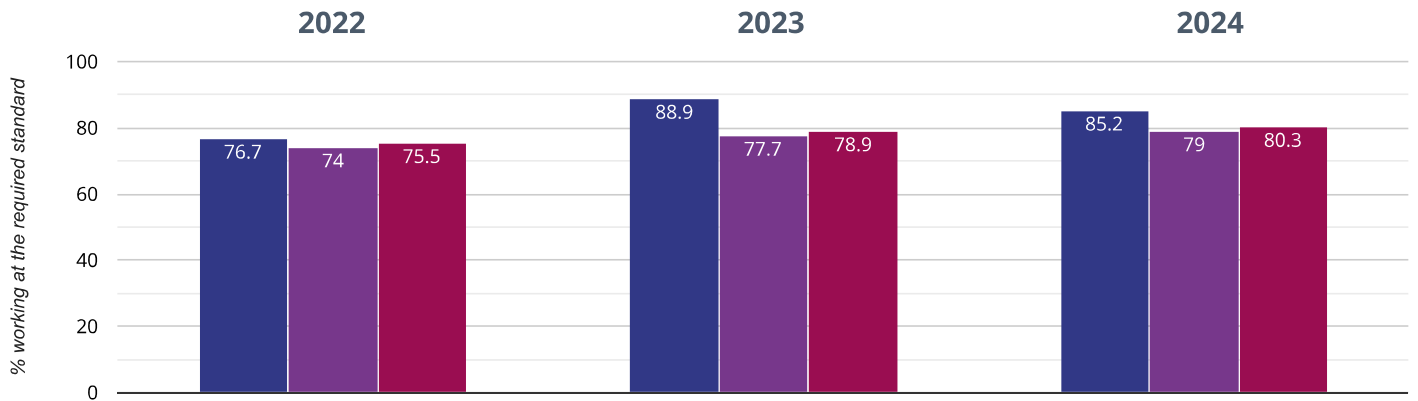

If you have any queries regarding the data within the Real Time Data graphs, please contact your Local Authority.

BOSHAM PRIMARY SCHOOL

Brought to you by [the NCER](#)

Year 1: Working At

85.2% in 2024

3.7% points drop since 2023

8.5% points rise since 2022

Legend: Bosham Primary School, West Sussex (221), NCER National (16429)

🎧 Year 2: Working At

25% in 2024

37.5% points drop since 2023

0% change from 2022

■ Bosham Primary School ■ West Sussex (222) ■ NCER National (15945)