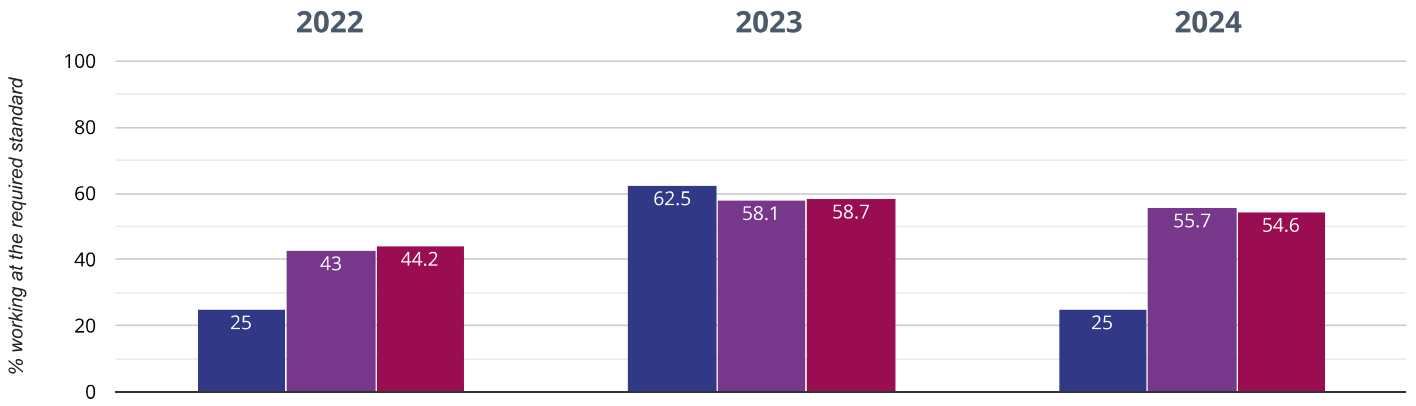

If you have any queries regarding the data within the Real Time Data graphs, please contact your Local Authority.

BOSHAM PRIMARY SCHOOL

Brought to you by [the NCER](#)

Year 1: Working At

85.2% in 2024

3.7% points drop since 2023

8.5% points rise since 2022

Legend: Bosham Primary School, West Sussex (221), NCER National (16429)

🎧 Year 2: Working At

25% in 2024

37.5% points drop since 2023

0% change from 2022

■ Bosham Primary School ■ West Sussex (222) ■ NCER National (15945)