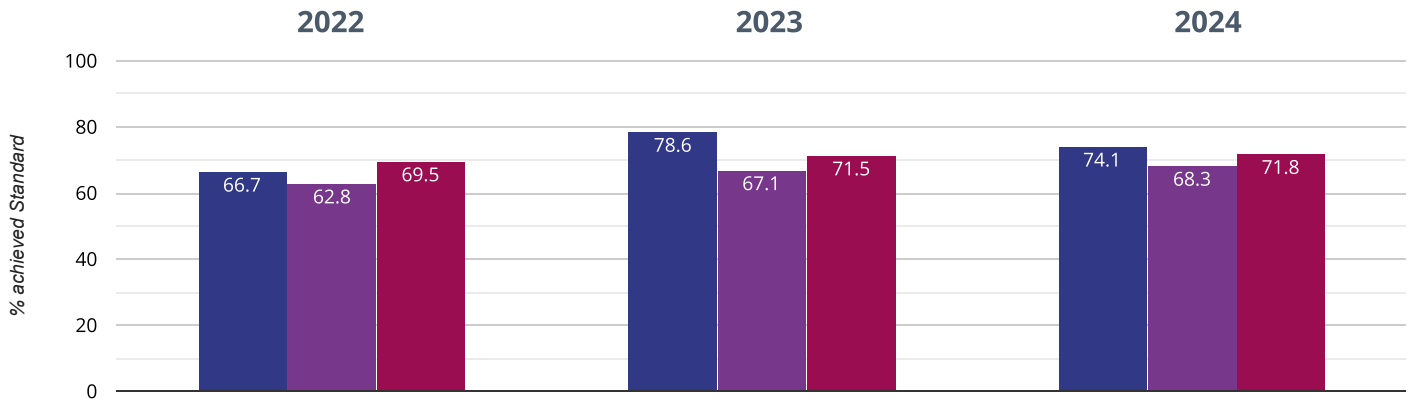

4.5% points drop since 2023

10.8% points rise since 2022

■ Bosham Primary School ■ West Sussex (219) ■ NCER National (16130)

Reading - high attainers

44.4% in 2024

12.3% points rise since 2023

14.4% points rise since 2022

■ Bosham Primary School ■ West Sussex (219) ■ NCER National (16130)

Reading - average scaled score

106 in 2024

1.6 points rise since 2023

3.9 points rise since 2022

■ Bosham Primary School ■ West Sussex (219) ■ NCER National (16130)

Writing - achieved standard

74.1% in 2024

4.5% points drop since 2023

7.4% points rise since 2022

 Bosham Primary School  West Sussex (219)  NCER National (16130)

Writing - high attainers

7.4% in 2024

3.8% points rise since 2023