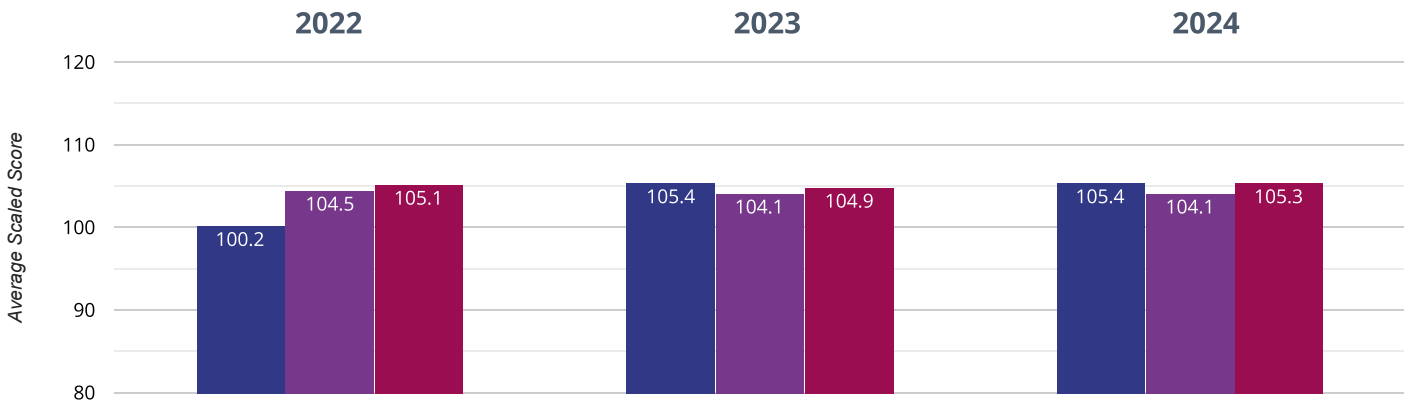

1 points rise since 2023

2 points rise since 2022

■ Bosham Primary School ■ West Sussex (219) ■ NCER National (16130)

⊕ GPS - achieved standard

70.4% in 2024

1% points drop since 2023

23.7% points rise since 2022

■ Bosham Primary School ■ West Sussex (219) ■ NCER National (16130)

? GPS - high attainers

37% in 2024

1.3% points rise since 2023

20.3% points rise since 2022

■ Bosham Primary School ■ West Sussex (219) ■ NCER National (16130)

? GPS - average scaled score

105.4 in 2024

0 change from 2023

5.2 points rise since 2022

■ Bosham Primary School ■ West Sussex (219) ■ NCER National (16130)

RWM - achieved standard

63% in 2024

1.3% points drop since 2023