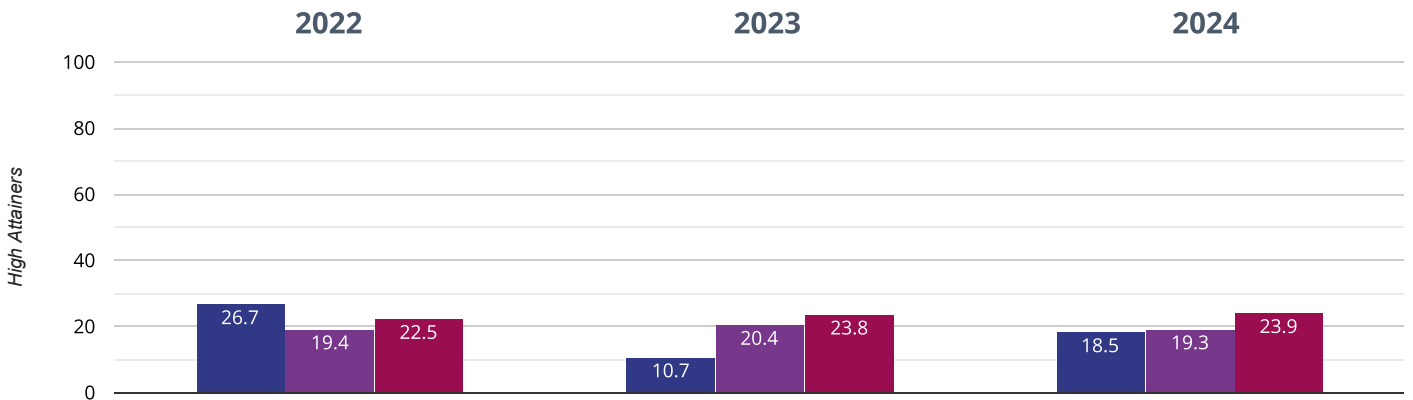

Writing - achieved standard

74.1% in 2024

4.5% points drop since 2023

7.4% points rise since 2022

 Bosham Primary School  West Sussex (219)  NCER National (16130)

Writing - high attainers

7.4% in 2024

3.8% points rise since 2023

4.1% points rise since 2022

 Bosham Primary School  West Sussex (219)  NCER National (16130)

+ Maths - achieved standard

74.1% in 2024

4.5% points drop since 2023

7.4% points rise since 2022

■ Bosham Primary School ■ West Sussex (219) ■ NCER National (16130)

+ Maths - high attainers

18.5% in 2024

7.8% points rise since 2023

8.2% points drop since 2022

■ Bosham Primary School ■ West Sussex (219) ■ NCER National (16130)

⊕ Maths - average scaled score

104.3 in 2024