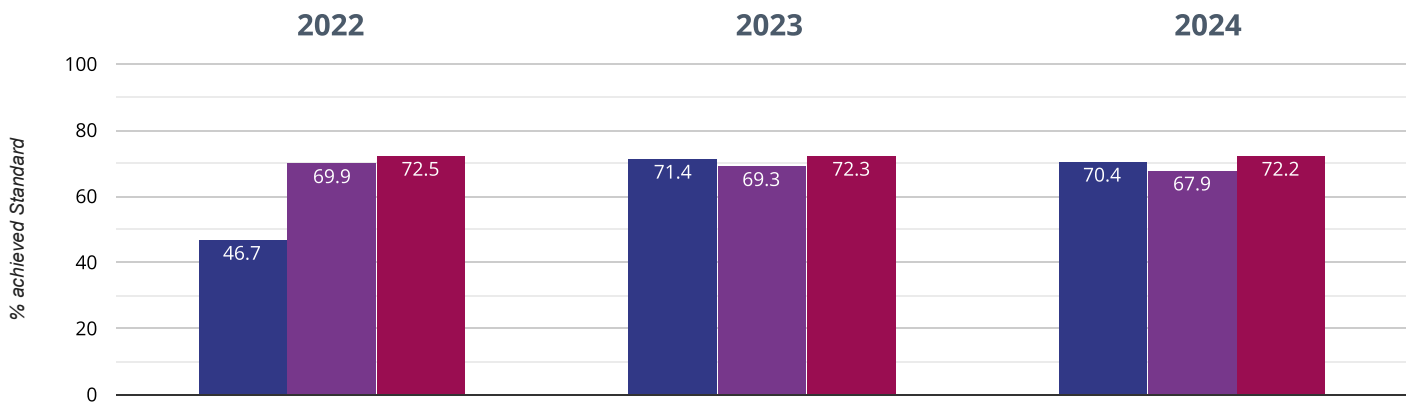

4.1% points rise since 2022

 Bosham Primary School  West Sussex (219)  NCER National (16130)

+ Maths - achieved standard

74.1% in 2024

4.5% points drop since 2023

7.4% points rise since 2022

■ Bosham Primary School ■ West Sussex (219) ■ NCER National (16130)

+ Maths - high attainers

18.5% in 2024

7.8% points rise since 2023

8.2% points drop since 2022

■ Bosham Primary School ■ West Sussex (219) ■ NCER National (16130)

⊕ Maths - average scaled score

104.3 in 2024

1 points rise since 2023

2 points rise since 2022

■ Bosham Primary School ■ West Sussex (219) ■ NCER National (16130)

⊕ GPS - achieved standard

70.4% in 2024

1% points drop since 2023

23.7% points rise since 2022