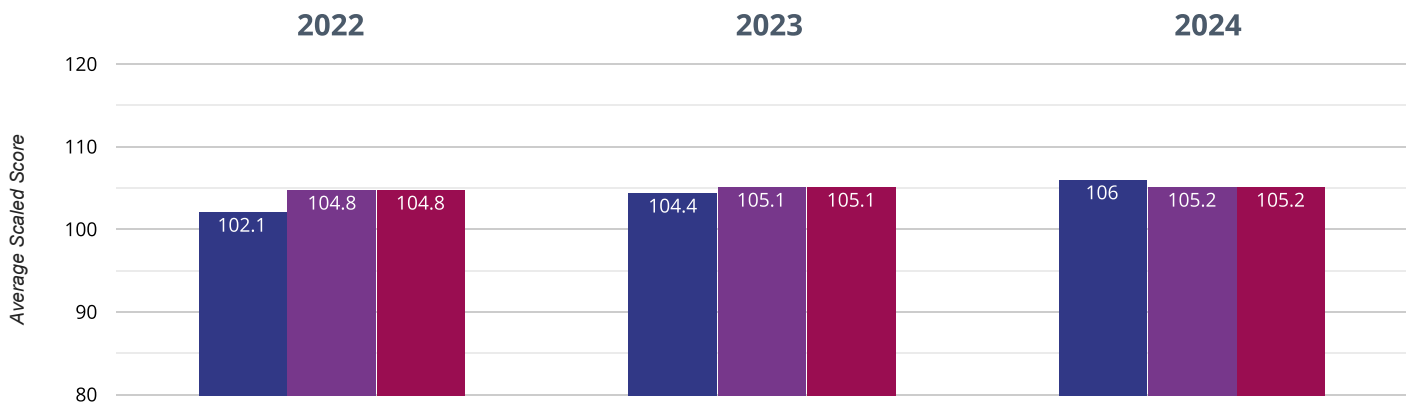

If you have any queries regarding the data within the Real Time Data graphs, please **contact your Local Authority**.

BOSHAM PRIMARY SCHOOL

Brought to you by *the NCER*

Reading - achieved standard

74.1% in 2024

4.5% points drop since 2023

10.8% points rise since 2022

■ Bosham Primary School ■ West Sussex (219) ■ NCER National (16130)

Reading - high attainers

44.4% in 2024

12.3% points rise since 2023

14.4% points rise since 2022

■ Bosham Primary School ■ West Sussex (219) ■ NCER National (16130)

Reading - average scaled score

106 in 2024

1.6 points rise since 2023

3.9 points rise since 2022

■ Bosham Primary School ■ West Sussex (219) ■ NCER National (16130)