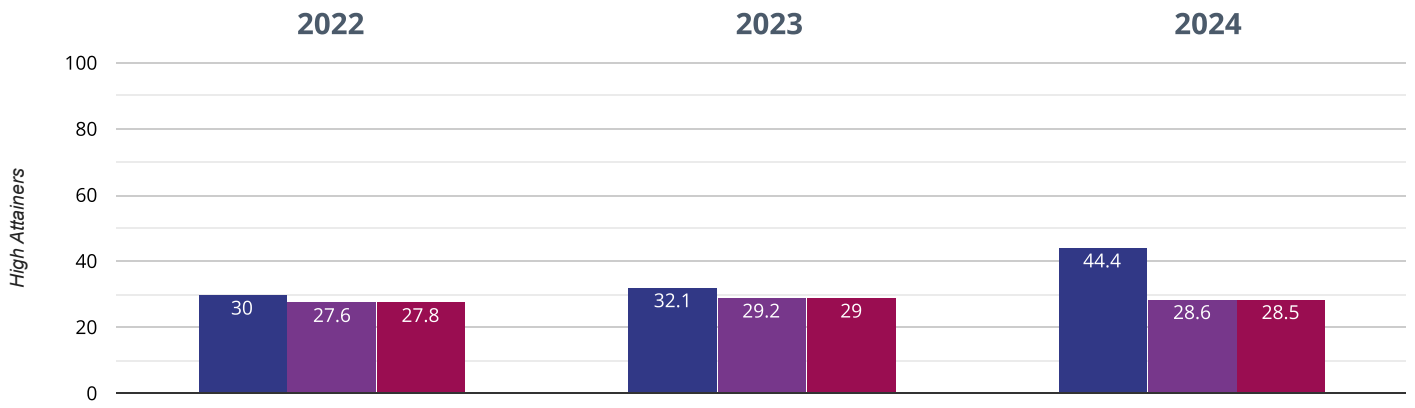

If you have any queries regarding the data within the Real Time Data graphs, please **contact your Local Authority**.

BOSHAM PRIMARY SCHOOL

Brought to you by *the NCER*

Reading - achieved standard

74.1% in 2024

4.5% points drop since 2023

10.8% points rise since 2022

■ Bosham Primary School ■ West Sussex (219) ■ NCER National (16130)

Reading - high attainers

44.4% in 2024

12.3% points rise since 2023

14.4% points rise since 2022