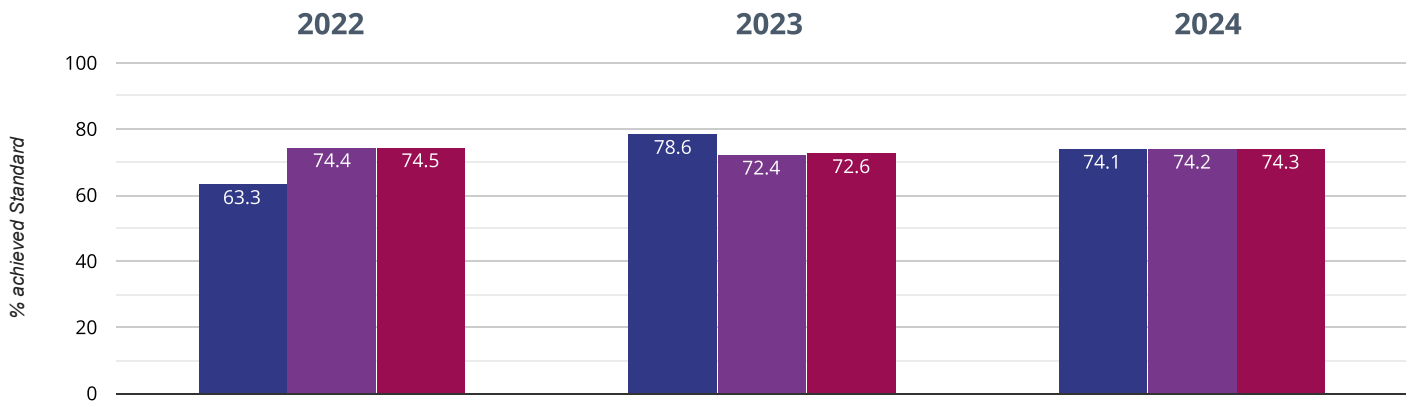

If you have any queries regarding the data within the Real Time Data graphs, please **contact your Local Authority**.

BOSHAM PRIMARY SCHOOL

Brought to you by *the NCER*

Reading - achieved standard

74.1% in 2024

4.5% points drop since 2023

10.8% points rise since 2022

■ Bosham Primary School ■ West Sussex (219) ■ NCER National (16130)

Reading - high attainers

44.4% in 2024

12.3% points rise since 2023

14.4% points rise since 2022