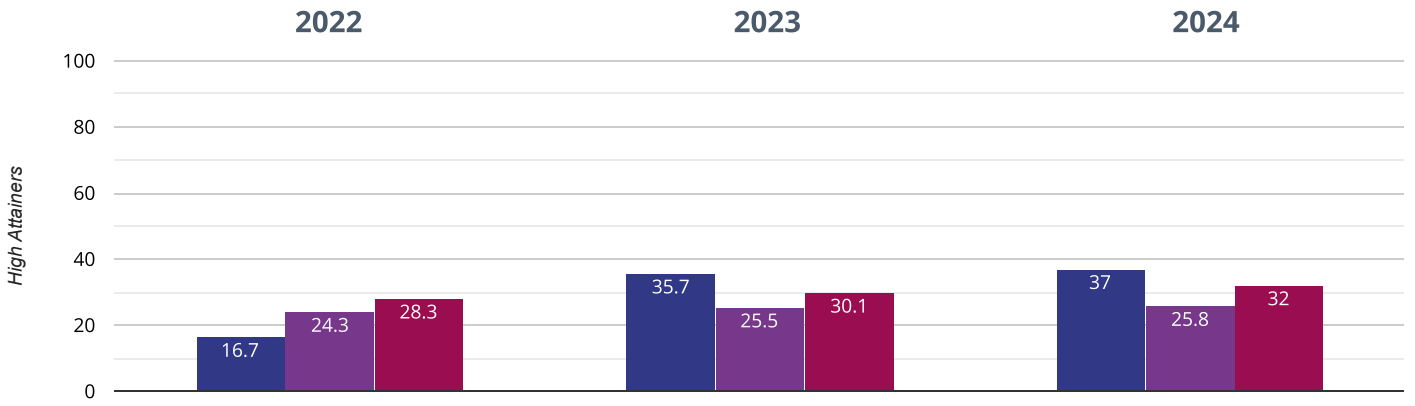

+ Maths - high attainers

18.5% in 2024

7.8% points rise since 2023

8.2% points drop since 2022

■ Bosham Primary School ■ West Sussex (219) ■ NCER National (16130)

⊕ Maths - average scaled score

104.3 in 2024

1 points rise since 2023

2 points rise since 2022

■ Bosham Primary School ■ West Sussex (219) ■ NCER National (16130)

⊕ GPS - achieved standard

70.4% in 2024

1% points drop since 2023

23.7% points rise since 2022

■ Bosham Primary School ■ West Sussex (219) ■ NCER National (16130)

? GPS - high attainers

37% in 2024

1.3% points rise since 2023

20.3% points rise since 2022

■ Bosham Primary School ■ West Sussex (219) ■ NCER National (16130)