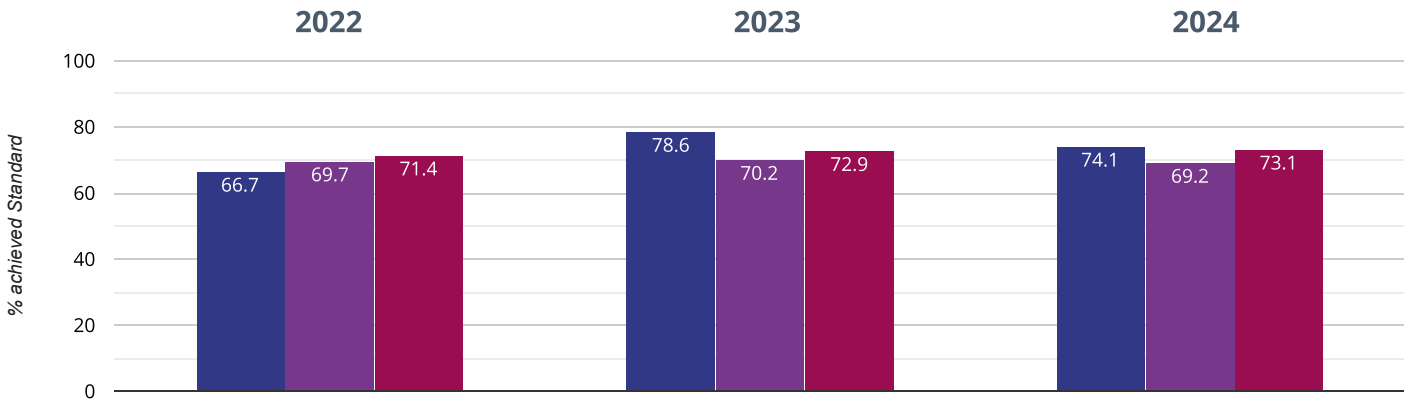

Writing - achieved standard

74.1% in 2024

4.5% points drop since 2023

7.4% points rise since 2022

 Bosham Primary School  West Sussex (219)  NCER National (16130)

Writing - high attainers

7.4% in 2024

3.8% points rise since 2023

4.1% points rise since 2022

 Bosham Primary School  West Sussex (219)  NCER National (16130)

+ Maths - achieved standard

74.1% in 2024

4.5% points drop since 2023

7.4% points rise since 2022

■ Bosham Primary School ■ West Sussex (219) ■ NCER National (16130)