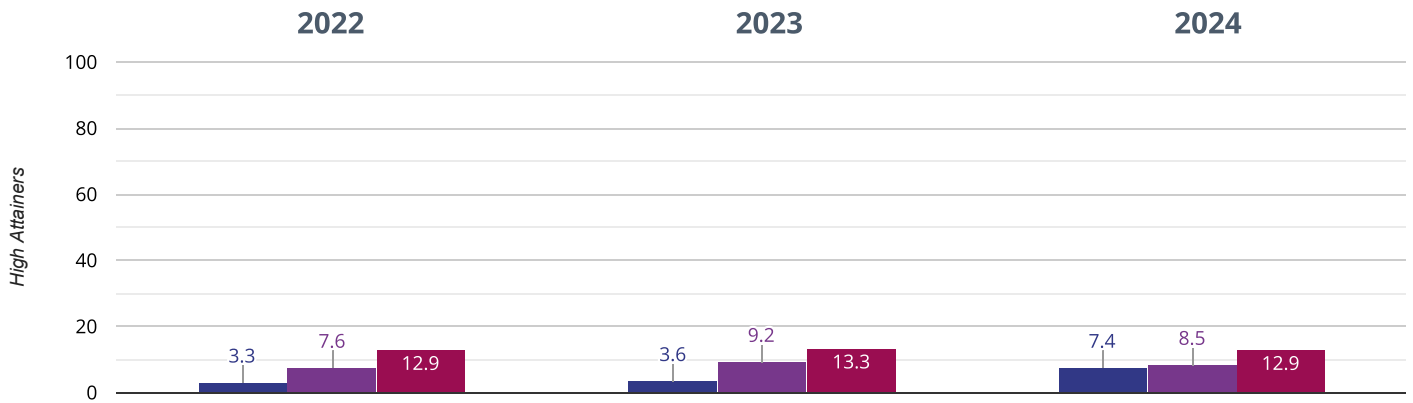

Writing - achieved standard

74.1% in 2024

4.5% points drop since 2023

7.4% points rise since 2022

 Bosham Primary School  West Sussex (219)  NCER National (16130)

Writing - high attainers

7.4% in 2024

3.8% points rise since 2023

4.1% points rise since 2022

 Bosham Primary School  West Sussex (219)  NCER National (16130)

+ Maths - achieved standard

74.1% in 2024

4.5% points drop since 2023

7.4% points rise since 2022

■ Bosham Primary School ■ West Sussex (219) ■ NCER National (16130)