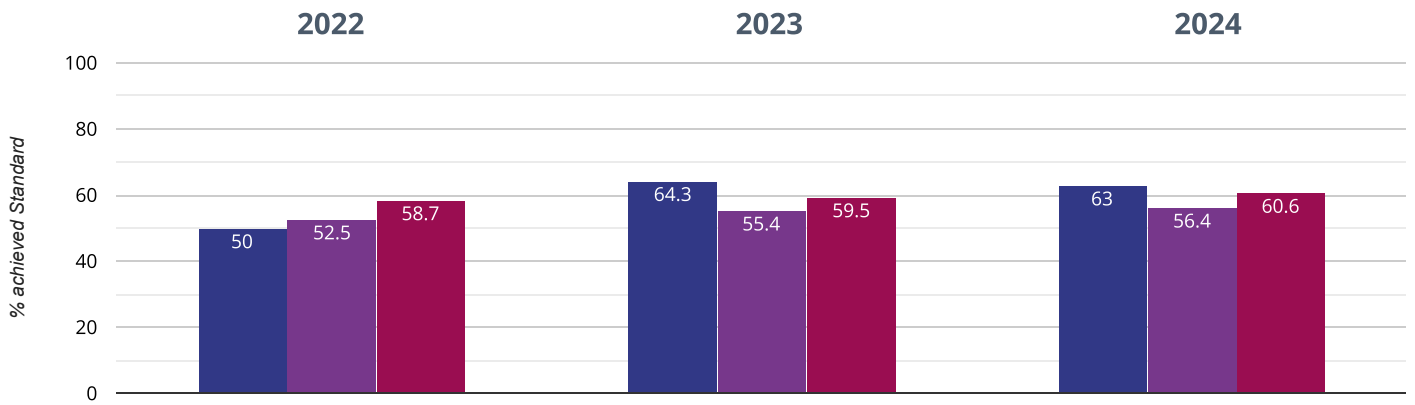

■ Bosham Primary School ■ West Sussex (219) ■ NCER National (16130)

? GPS - high attainers

37% in 2024

1.3% points rise since 2023

20.3% points rise since 2022

■ Bosham Primary School ■ West Sussex (219) ■ NCER National (16130)

? GPS - average scaled score

105.4 in 2024

0 change from 2023

5.2 points rise since 2022

■ Bosham Primary School ■ West Sussex (219) ■ NCER National (16130)

RWM - achieved standard

63% in 2024

1.3% points drop since 2023

13% points rise since 2022

■ Bosham Primary School ■ West Sussex (219) ■ NCER National (16130)

RWM - high attainers

3.7% in 2024

3.7% points rise since 2023

0.4% points rise since 2022

■ Bosham Primary School ■ West Sussex (219) ■ NCER National (16130)