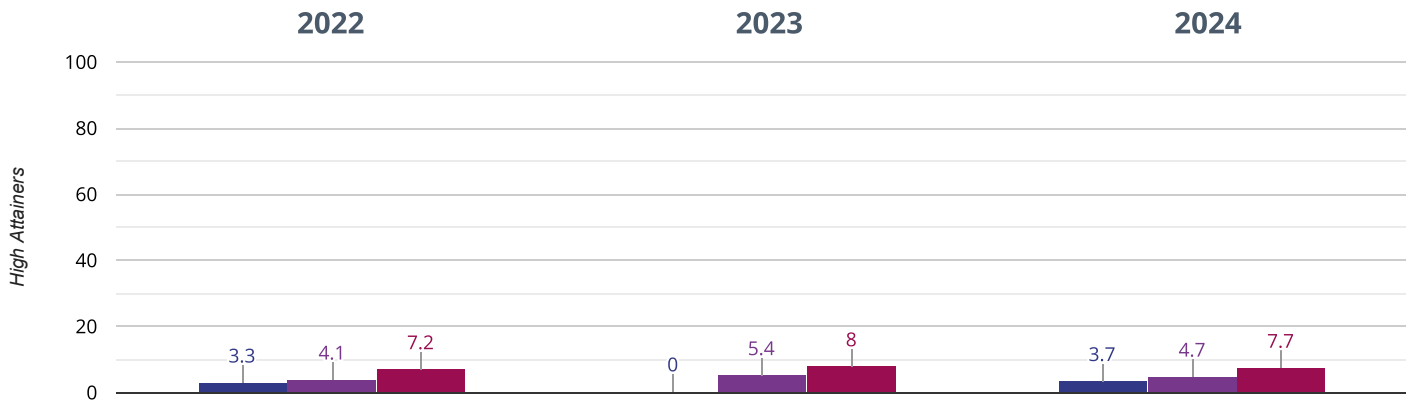

■ Bosham Primary School ■ West Sussex (219) ■ NCER National (16130)

? GPS - high attainers

37% in 2024

1.3% points rise since 2023

20.3% points rise since 2022

■ Bosham Primary School ■ West Sussex (219) ■ NCER National (16130)

? GPS - average scaled score

105.4 in 2024

0 change from 2023

5.2 points rise since 2022

■ Bosham Primary School ■ West Sussex (219) ■ NCER National (16130)

RWM - achieved standard

63% in 2024

1.3% points drop since 2023

13% points rise since 2022

■ Bosham Primary School ■ West Sussex (219) ■ NCER National (16130)

RWM - high attainers

3.7% in 2024

3.7% points rise since 2023

0.4% points rise since 2022

■ Bosham Primary School ■ West Sussex (219) ■ NCER National (16130)