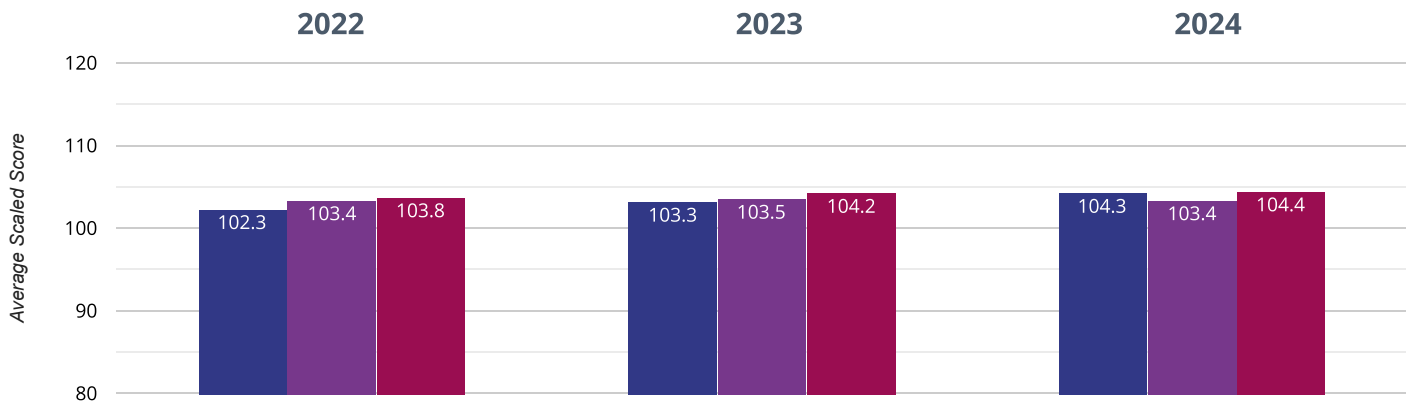

4.1% points rise since 2022

 Bosham Primary School  West Sussex (219)  NCER National (16130)

+ Maths - achieved standard

74.1% in 2024

4.5% points drop since 2023

7.4% points rise since 2022

■ Bosham Primary School ■ West Sussex (219) ■ NCER National (16130)

+ Maths - high attainers

18.5% in 2024

7.8% points rise since 2023

8.2% points drop since 2022

■ Bosham Primary School ■ West Sussex (219) ■ NCER National (16130)

⊕ Maths - average scaled score

104.3 in 2024

1 points rise since 2023

2 points rise since 2022

■ Bosham Primary School ■ West Sussex (219) ■ NCER National (16130)

⊕ GPS - achieved standard

70.4% in 2024

1% points drop since 2023

23.7% points rise since 2022