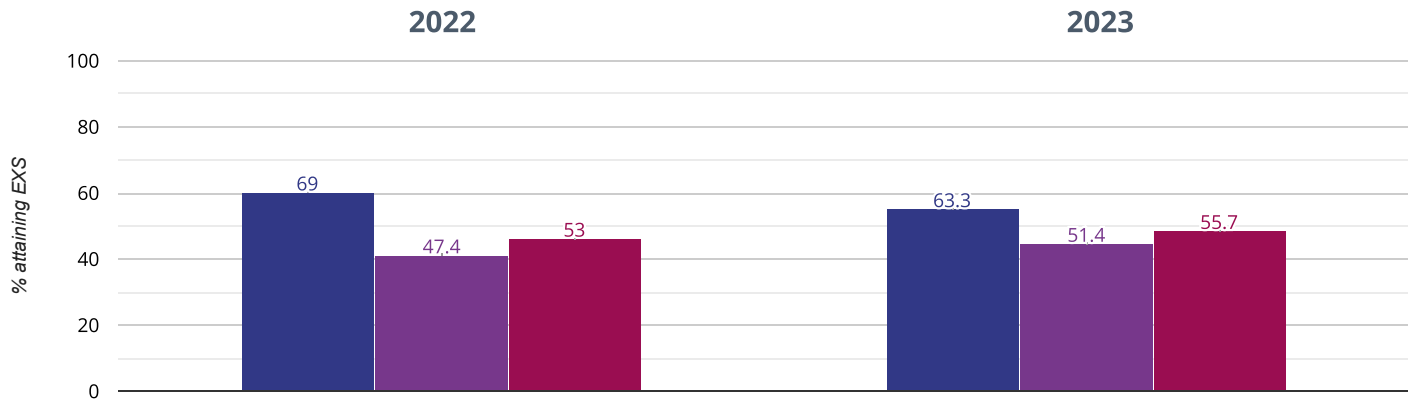

6.7% in 2023

20.9% points drop since 2022

■ Bosham Primary School ■ West Sussex (222) ■ NCER National (16636)

🍃 Science - attaining EXS

86.7% in 2023

3% points drop since 2022

■ Bosham Primary School ■ West Sussex (222) ■ NCER National (16636)

RWM - attaining EXS or better

63.3% in 2023

5.7% points drop since 2022

■ Bosham Primary School ■ West Sussex (222) ■ NCER National (16636)

RWM - attaining GDS

3.3% in 2023

3.3% points rise since 2022

■ Bosham Primary School ■ West Sussex (222) ■ NCER National (16636)

🔗 Reading, Writing, Maths and Science - attaining EXS

63.3 in 2023

5.7 points drop since 2022

■ Bosham Primary School ■ West Sussex (222) ■ NCER National (16636)