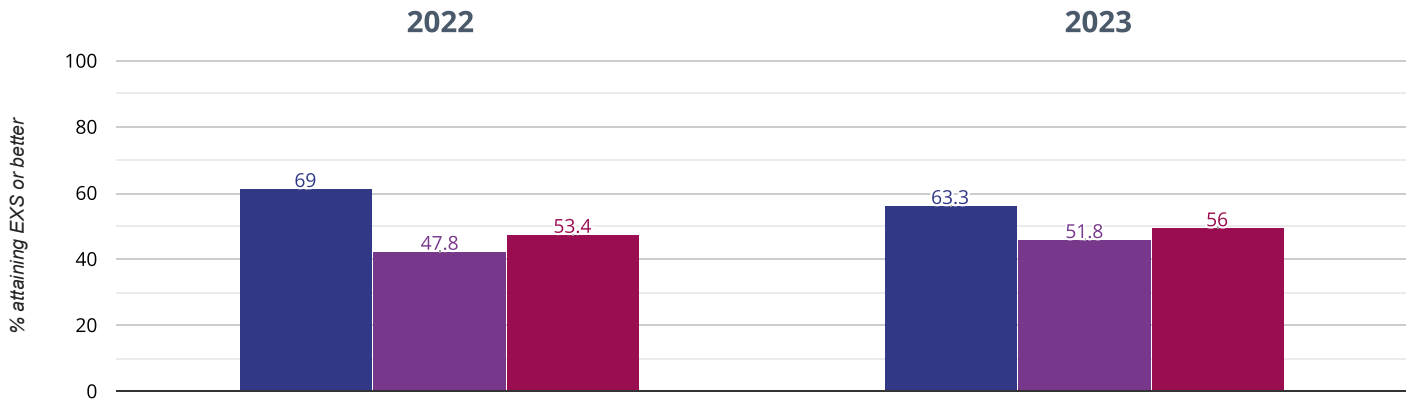

6.7% in 2023

20.9% points drop since 2022

■ Bosham Primary School ■ West Sussex (222) ■ NCER National (16636)

🍃 Science - attaining EXS

86.7% in 2023

3% points drop since 2022

■ Bosham Primary School ■ West Sussex (222) ■ NCER National (16636)

RWM - attaining EXS or better

63.3% in 2023

5.7% points drop since 2022

■ Bosham Primary School ■ West Sussex (222) ■ NCER National (16636)

RWM - attaining GDS

3.3% in 2023

3.3% points rise since 2022

■ Bosham Primary School ■ West Sussex (222) ■ NCER National (16636)