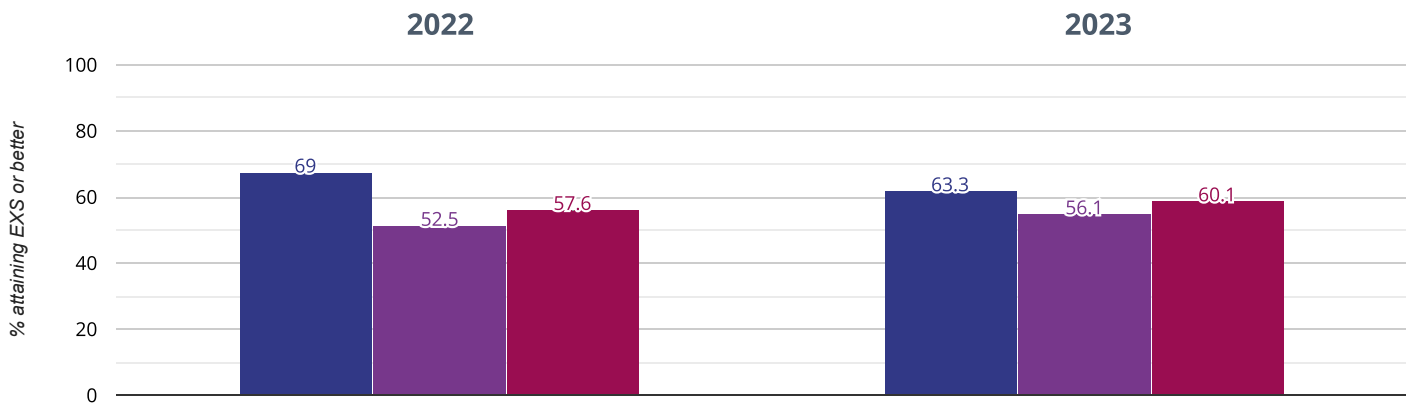

73.3% in 2023

0.9% points rise since 2022

■ Bosham Primary School ■ West Sussex (222) ■ NCER National (16636)

Reading - attaining GDS

10% in 2023

10.7% points drop since 2022

■ Bosham Primary School ■ West Sussex (222) ■ NCER National (16636)

Writing - attaining EXS or better

63.3% in 2023

5.7% points drop since 2022

■ Bosham Primary School ■ West Sussex (222) ■ NCER National (16636)

Writing - attaining GDS

10% in 2023

10% points rise since 2022