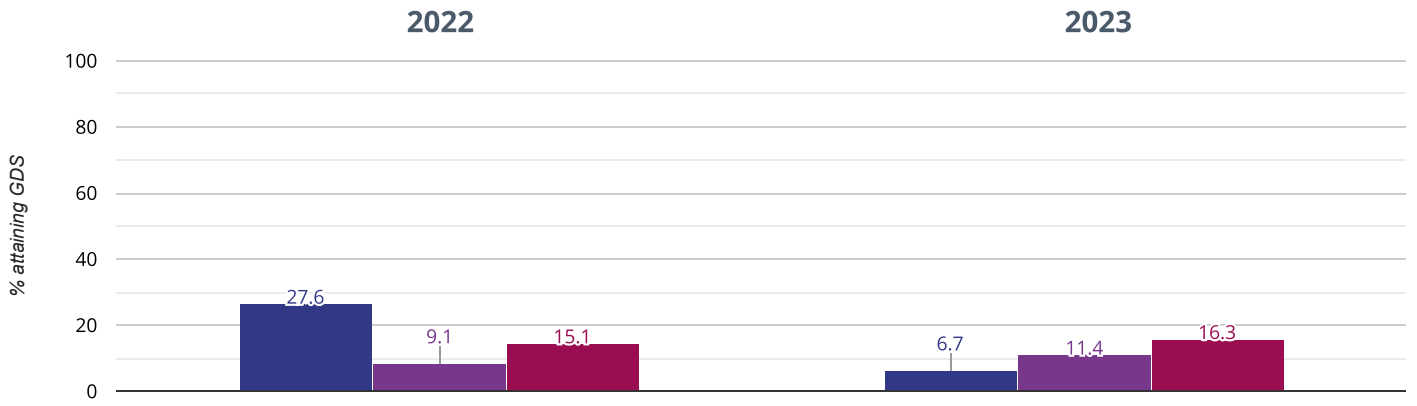

 Bosham Primary School  West Sussex (222)  NCER National (16636)

Maths - attaining EXS or better

73.3% in 2023

2.6% points drop since 2022

 Bosham Primary School  West Sussex (222)  NCER National (16636)

⊕ Maths - attaining GDS

6.7% in 2023

20.9% points drop since 2022

■ Bosham Primary School ■ West Sussex (222) ■ NCER National (16636)

🍃 Science - attaining EXS

86.7% in 2023

3% points drop since 2022

■ Bosham Primary School ■ West Sussex (222) ■ NCER National (16636)