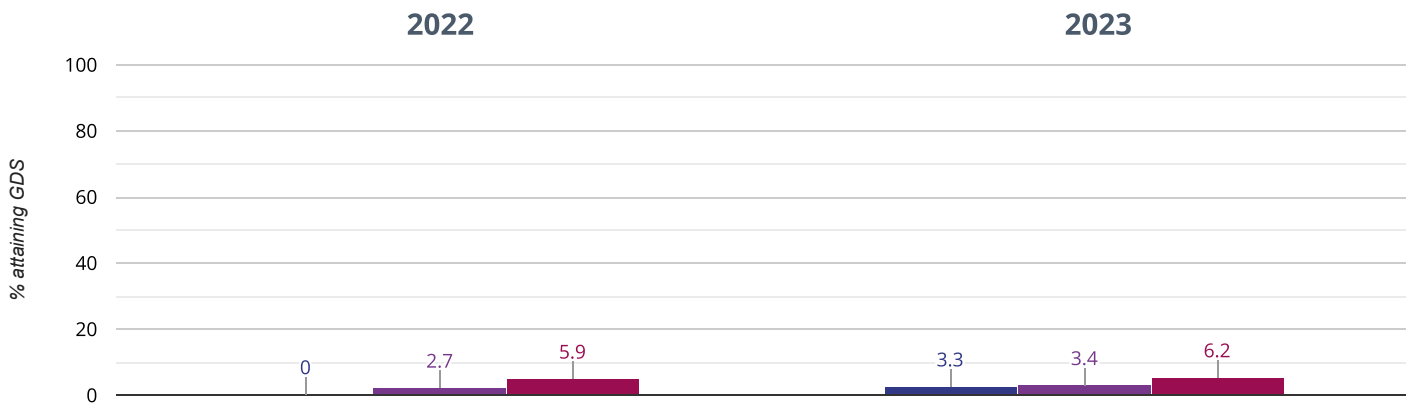

6.7% in 2023

20.9% points drop since 2022

■ Bosham Primary School ■ West Sussex (222) ■ NCER National (16636)

🍃 Science - attaining EXS

86.7% in 2023

3% points drop since 2022

■ Bosham Primary School ■ West Sussex (222) ■ NCER National (16636)

RWM - attaining EXS or better

63.3% in 2023

5.7% points drop since 2022

■ Bosham Primary School ■ West Sussex (222) ■ NCER National (16636)

RWM - attaining GDS

3.3% in 2023

3.3% points rise since 2022

■ Bosham Primary School ■ West Sussex (222) ■ NCER National (16636)

🔗 Reading, Writing, Maths and Science - attaining EXS

63.3 in 2023

5.7 points drop since 2022

■ Bosham Primary School ■ West Sussex (222) ■ NCER National (16636)