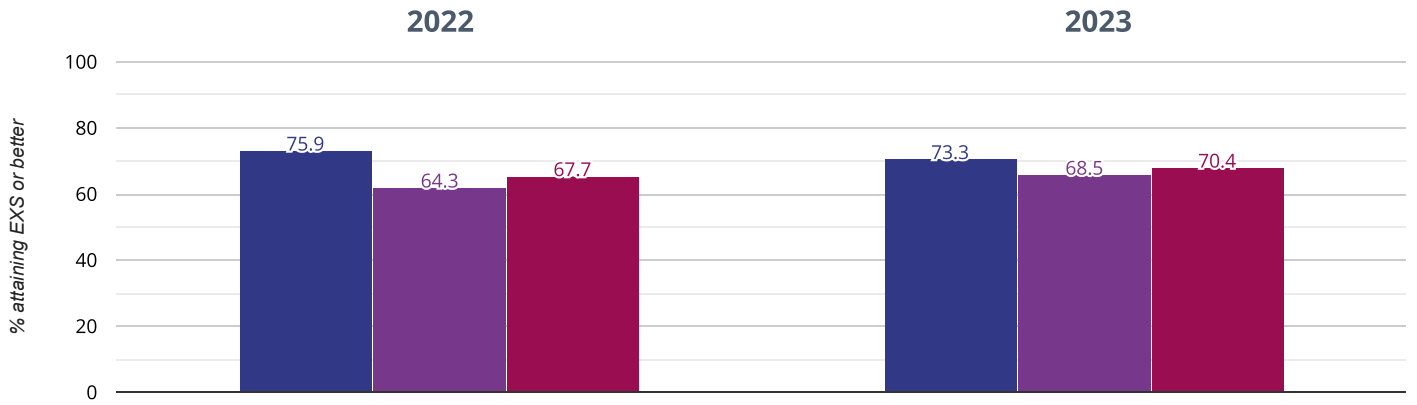

Maths - attaining EXS or better

73.3% in 2023

2.6% points drop since 2022

Bosham Primary School   West Sussex (222)   NCER National (16636)