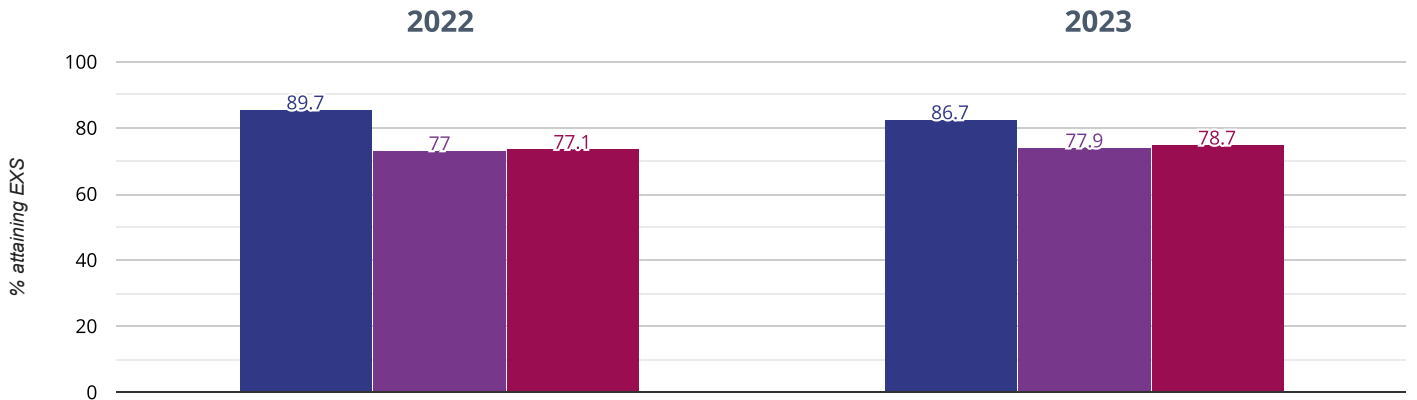

 Bosham Primary School  West Sussex (222)  NCER National (16636)

Maths - attaining EXS or better

73.3% in 2023

2.6% points drop since 2022

 Bosham Primary School  West Sussex (222)  NCER National (16636)

⊕ Maths - attaining GDS

6.7% in 2023

20.9% points drop since 2022

■ Bosham Primary School ■ West Sussex (222) ■ NCER National (16636)

🍃 Science - attaining EXS

86.7% in 2023

3% points drop since 2022

■ Bosham Primary School ■ West Sussex (222) ■ NCER National (16636)