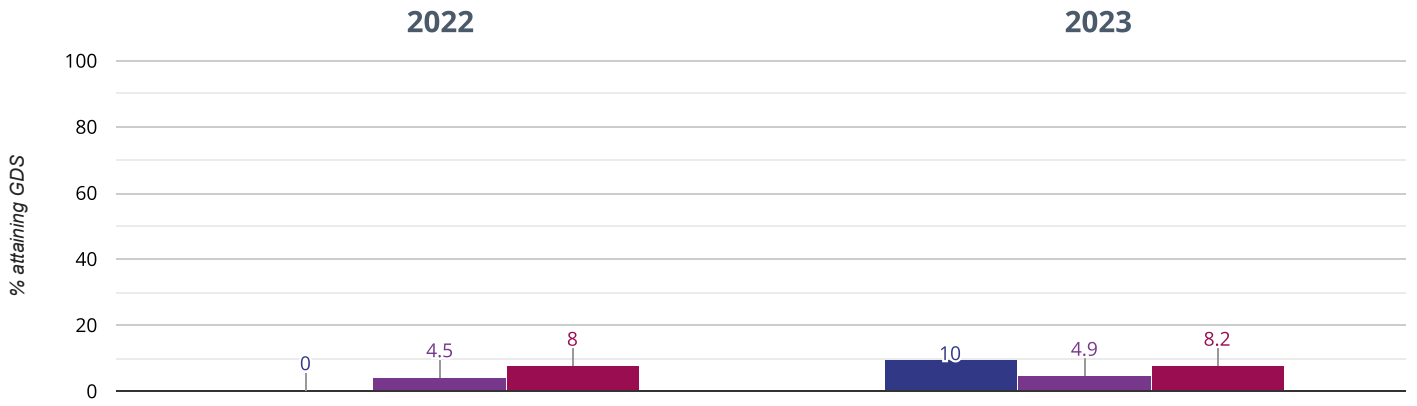

Writing - attaining EXS or better

63.3% in 2023

5.7% points drop since 2022

■ Bosham Primary School ■ West Sussex (222) ■ NCER National (16636)

Writing - attaining GDS

10% in 2023

10% points rise since 2022