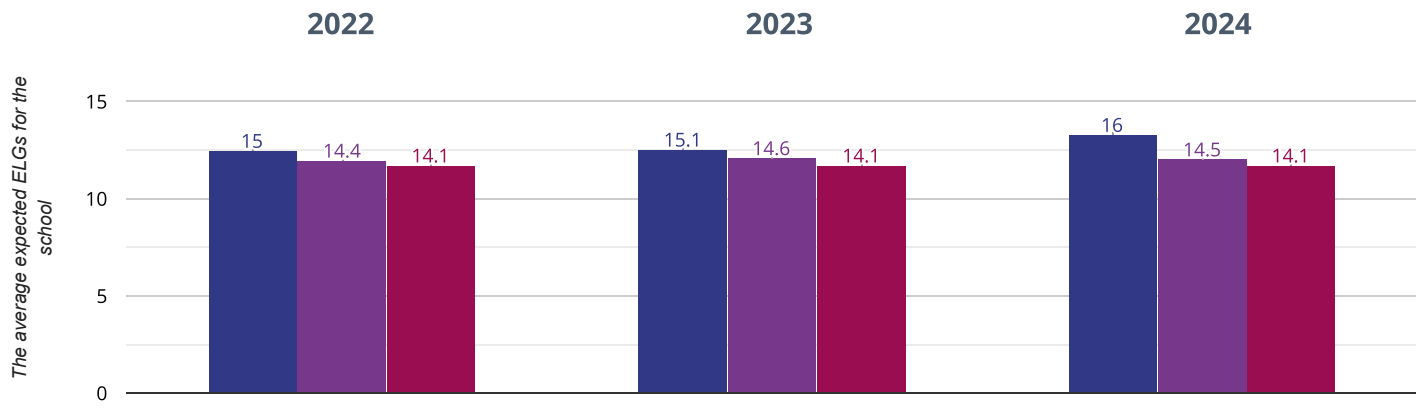

If you have any queries regarding the data within the Real Time Data graphs, please **contact your Local Authority**.

BOSHAM PRIMARY SCHOOL

Brought to you by [the NCER](#)

★ Good Level Of Development

82.6% in 2024

4.8% points rise since 2023

48.1% points rise since 2022

■ Bosham Primary School ■ West Sussex (245) ■ NCER National (17536)

🔄 Average number of early learning goals at expected level per child

16% in 2024