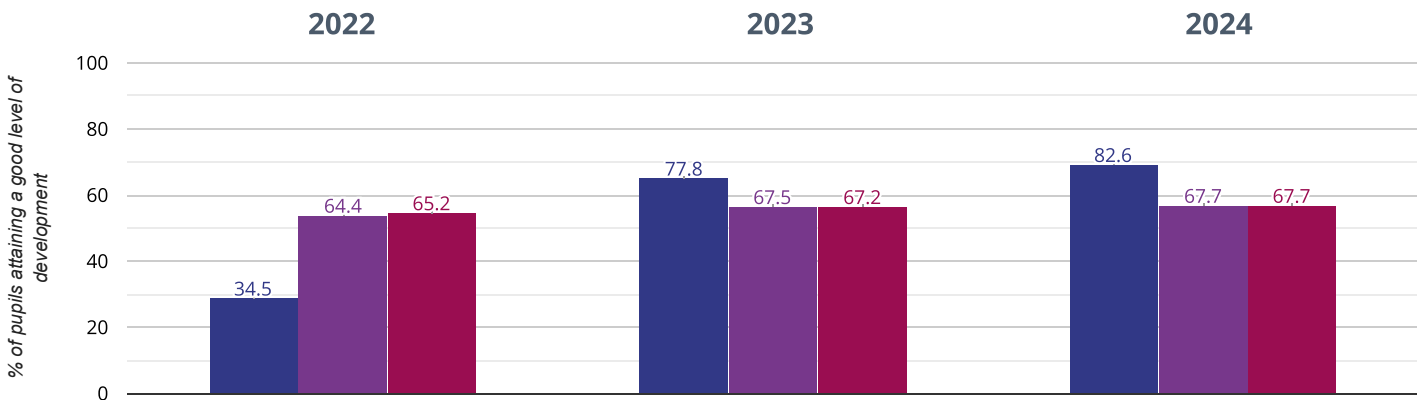

If you have any queries regarding the data within the Real Time Data graphs, please **contact your Local Authority**.

BOSHAM PRIMARY SCHOOL

Brought to you by [the NCER](#)

★ Good Level Of Development

82.6% in 2024

4.8% points rise since 2023

48.1% points rise since 2022

■ Bosham Primary School ■ West Sussex (245) ■ NCER National (17536)

🔄 Average number of early learning goals at expected level per child

16% in 2024

0.9% points rise since 2023

1% points rise since 2022

■ Bosham Primary School ■ West Sussex (245) ■ NCER National (17536)