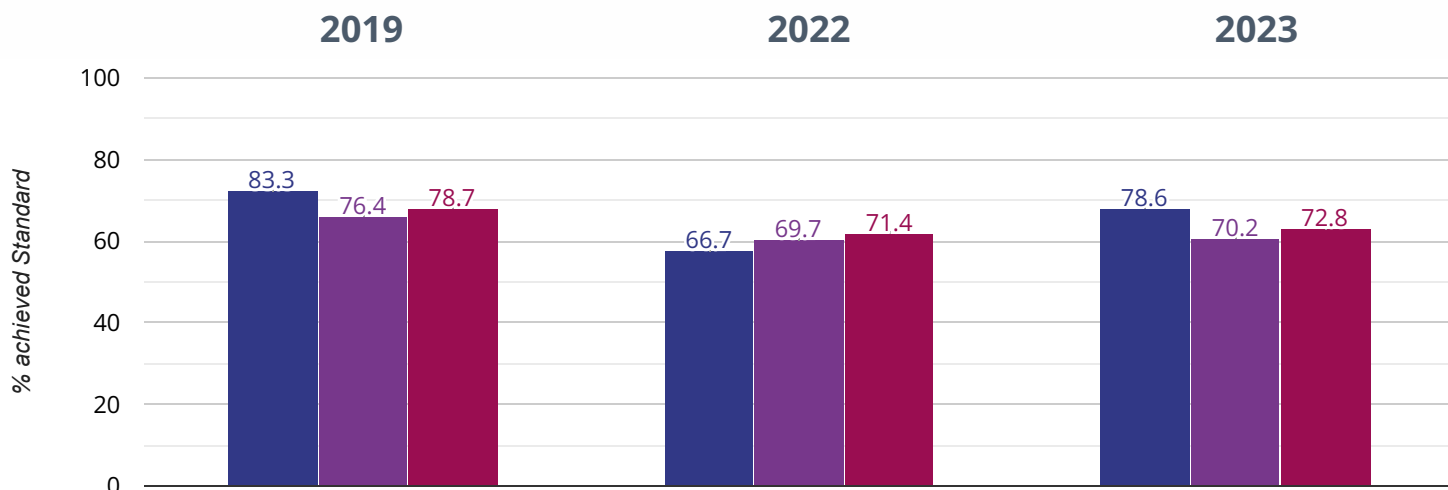

## Writing - achieved standard

**78.6% in 2023**

**11.9% points rise since 2022**

**14.7% points drop since 2019**

 Bosham Primary School     West Sussex (219)

 NCER National (15897)

## Writing - high attainers

**3.6% in 2023**

**0.3% points rise since 2022**

**23.1% points drop since 2019**

 Bosham Primary School     West Sussex (219)

 NCER National (15897)

## ⊕ Maths - achieved standard

**78.6% in 2023**

**11.9% points rise since 2022**

**4.7% points drop since 2019**

■ Bosham Primary School    ■ West Sussex (219)

■ NCER National (15897)