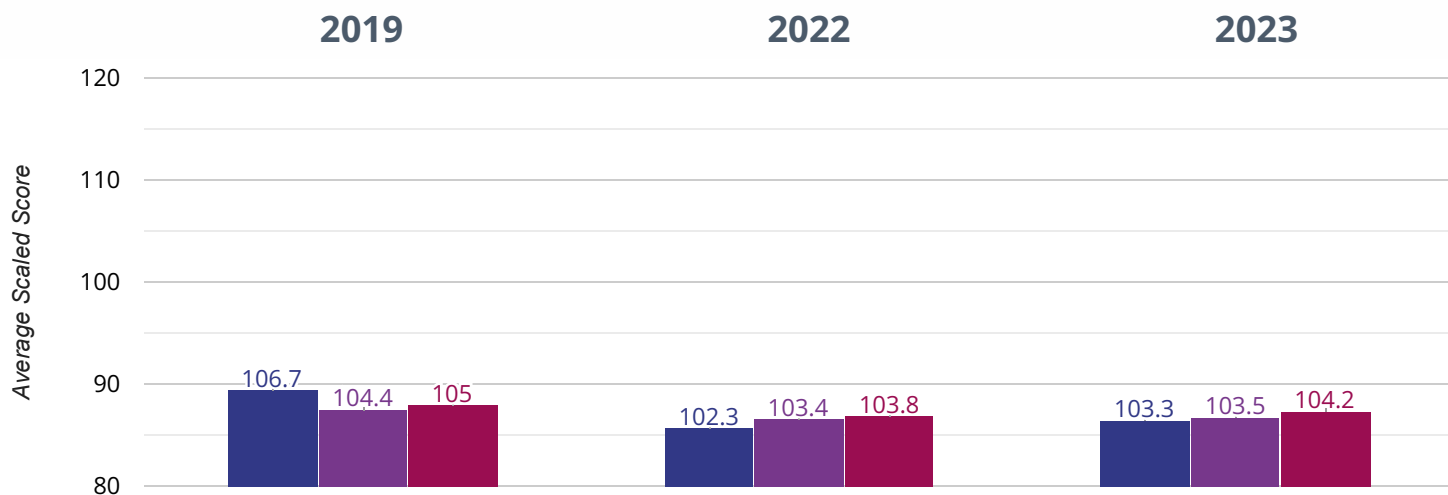

## ⊕ Maths - achieved standard

**78.6% in 2023**

**11.9% points rise since 2022**

**4.7% points drop since 2019**

■ Bosham Primary School    ■ West Sussex (219)

■ NCER National (15897)

## ⊕ Maths - high attainers

**10.7% in 2023**

**16% points drop since 2022**

**32.6% points drop since 2019**

■ Bosham Primary School    ■ West Sussex (219)

■ NCER National (15897)

## ⊕ Maths - average scaled score

**103.3 in 2023**

**1 points rise since 2022**

**3.4 points drop since 2019**

■ Bosham Primary School    ■ West Sussex (219)

■ NCER National (15897)