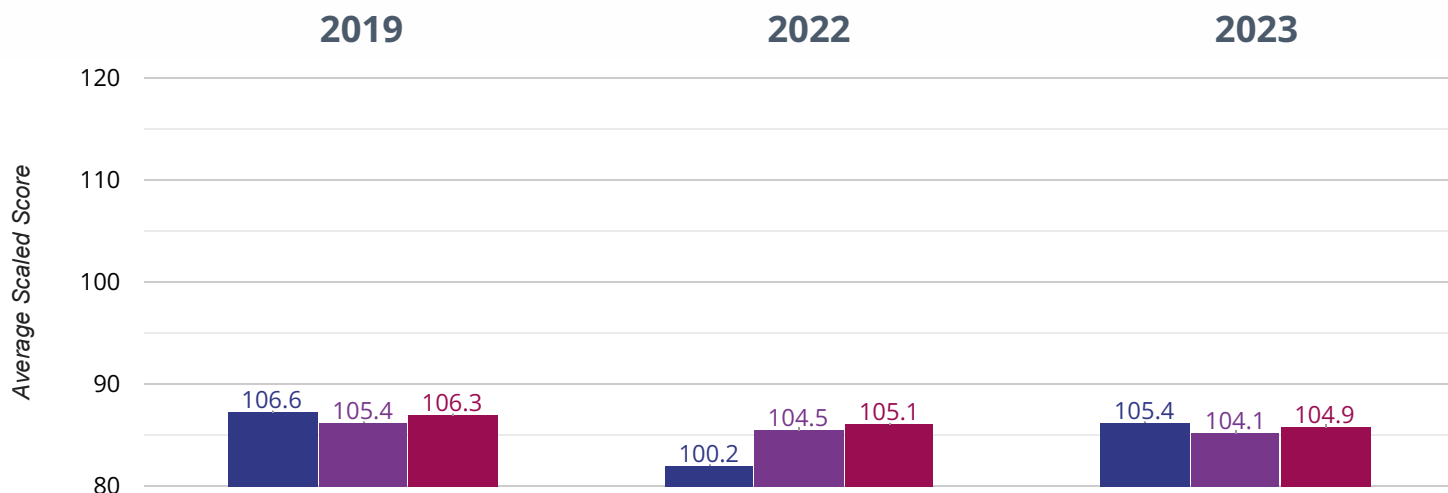

## ? GPS - achieved standard

**71.4% in 2023**

**24.7% points rise since 2022**

**8.6% points drop since 2019**

■ Bosham Primary School    ■ West Sussex (219)

■ NCER National (15897)

## ? GPS - high attainers

**35.7% in 2023**

**19% points rise since 2022**

**5.7% points rise since 2019**

■ Bosham Primary School    ■ West Sussex (219)

■ NCER National (15897)

## ? GPS - average scaled score

**105.4 in 2023**

**5.2 points rise since 2022**

**1.2 points drop since 2019**

■ Bosham Primary School    ■ West Sussex (219)

■ NCER National (15897)