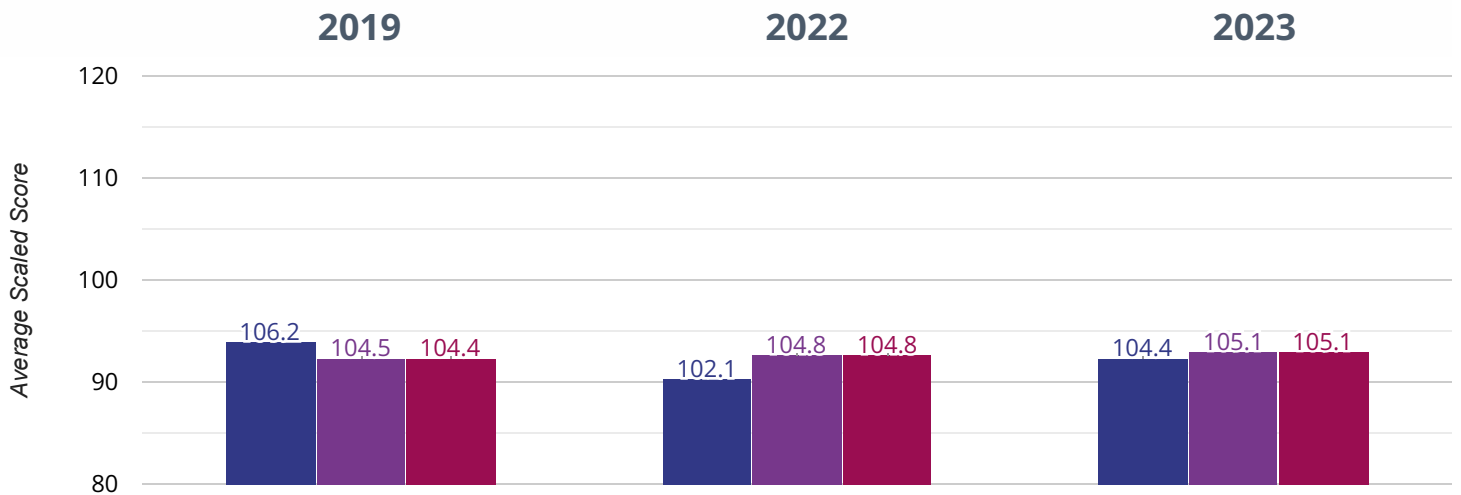

Reading - average scaled score

104.4 in 2023

2.3 points rise since 2022

1.8 points drop since 2019

- Bosham Primary School
- West Sussex (219)
- NCER National (15897)