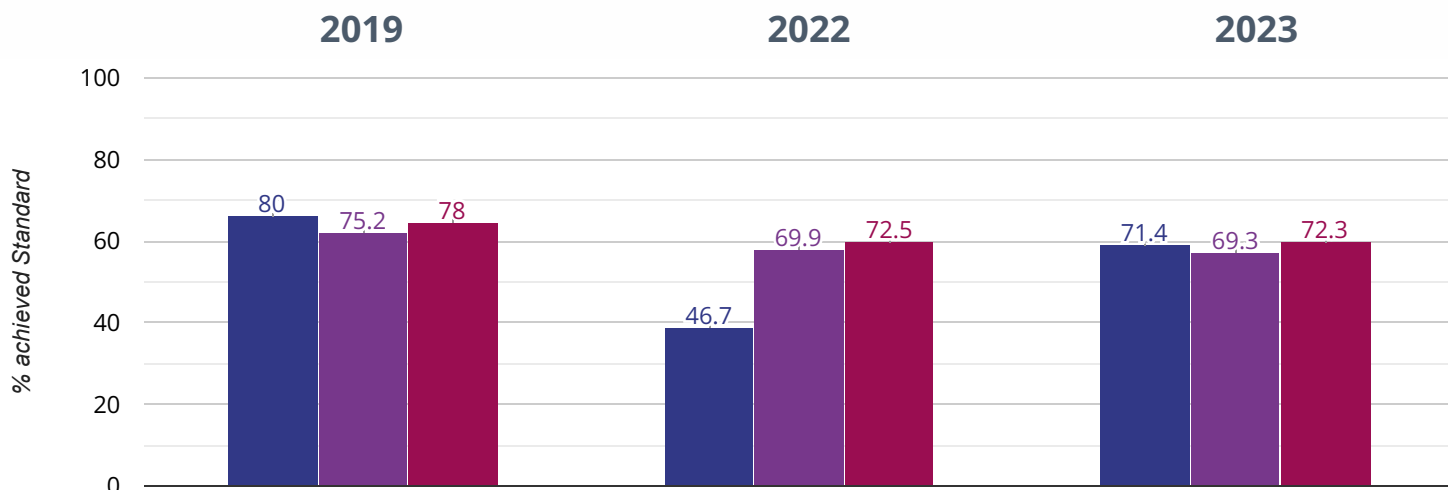

## ⊕ Maths - high attainers

**10.7% in 2023**

**16% points drop since 2022**

**32.6% points drop since 2019**

■ Bosham Primary School    ■ West Sussex (219)

■ NCER National (15897)

## ⊕ Maths - average scaled score

**103.3 in 2023**

**1 points rise since 2022**

**3.4 points drop since 2019**

■ Bosham Primary School    ■ West Sussex (219)

■ NCER National (15897)

## ? GPS - achieved standard

**71.4% in 2023**

**24.7% points rise since 2022**

**8.6% points drop since 2019**

■ Bosham Primary School    ■ West Sussex (219)

■ NCER National (15897)