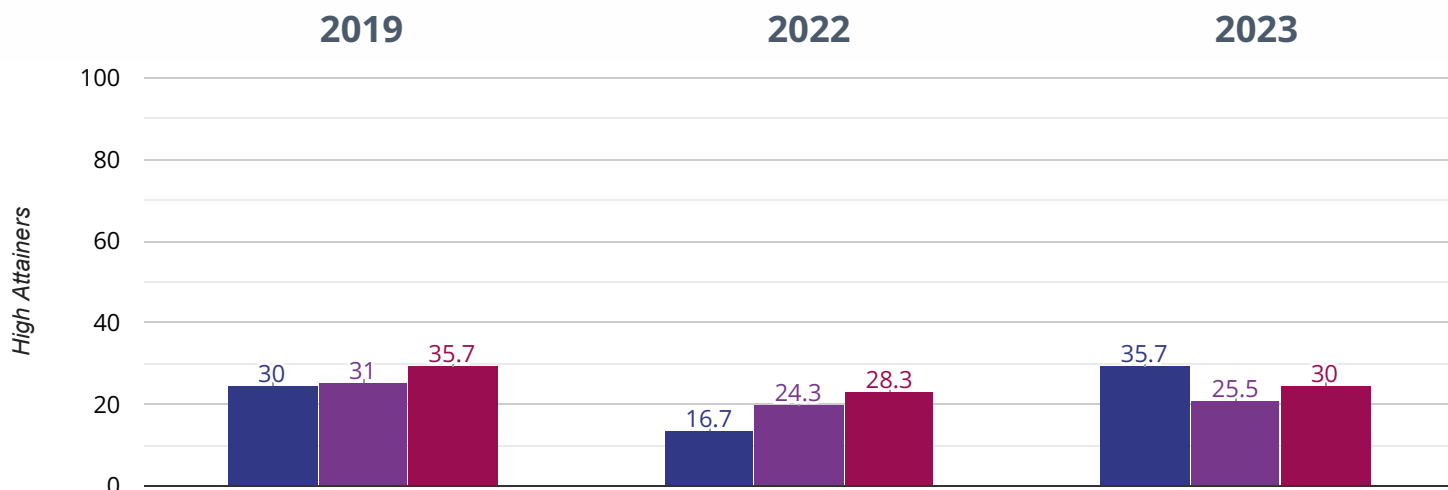

## ⊕ Maths - average scaled score

**103.3 in 2023**

**1 points rise since 2022**

**3.4 points drop since 2019**

■ Bosham Primary School    ■ West Sussex (219)

■ NCER National (15897)

## ? GPS - achieved standard

**71.4% in 2023**

**24.7% points rise since 2022**

**8.6% points drop since 2019**

■ Bosham Primary School    ■ West Sussex (219)

■ NCER National (15897)

## ? GPS - high attainers

**35.7% in 2023**

**19% points rise since 2022**

**5.7% points rise since 2019**

■ Bosham Primary School    ■ West Sussex (219)

■ NCER National (15897)