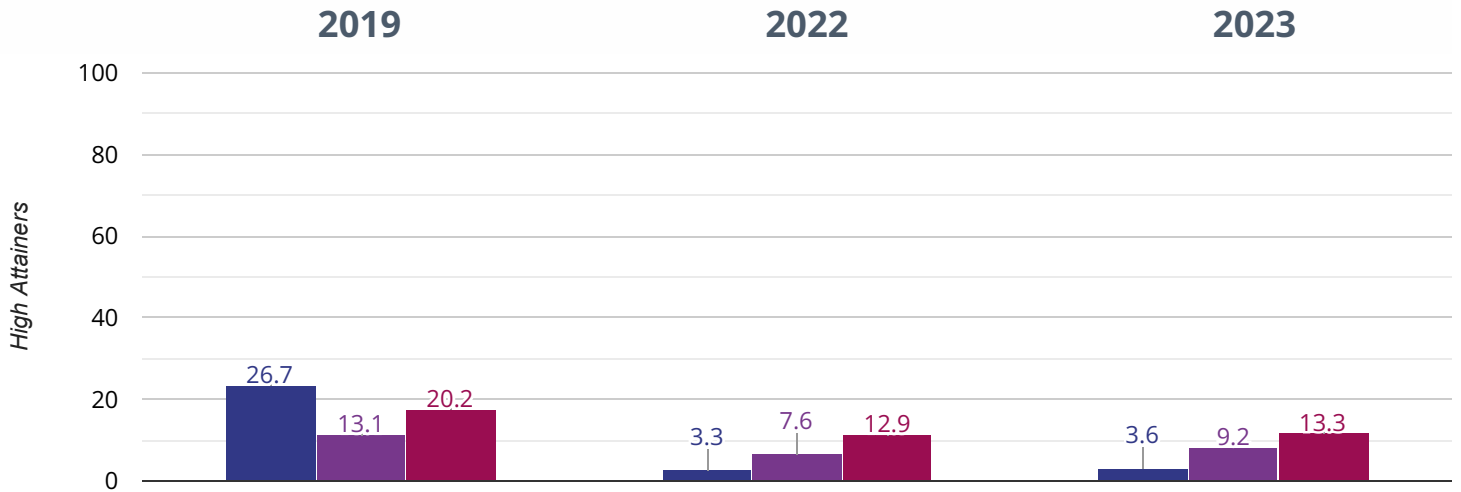

## Writing - achieved standard

**78.6% in 2023**

**11.9% points rise since 2022**

**14.7% points drop since 2019**

 Bosham Primary School     West Sussex (219)

 NCER National (15897)

## Writing - high attainers

**3.6% in 2023**

**0.3% points rise since 2022**

**23.1% points drop since 2019**

 Bosham Primary School     West Sussex (219)

 NCER National (15897)