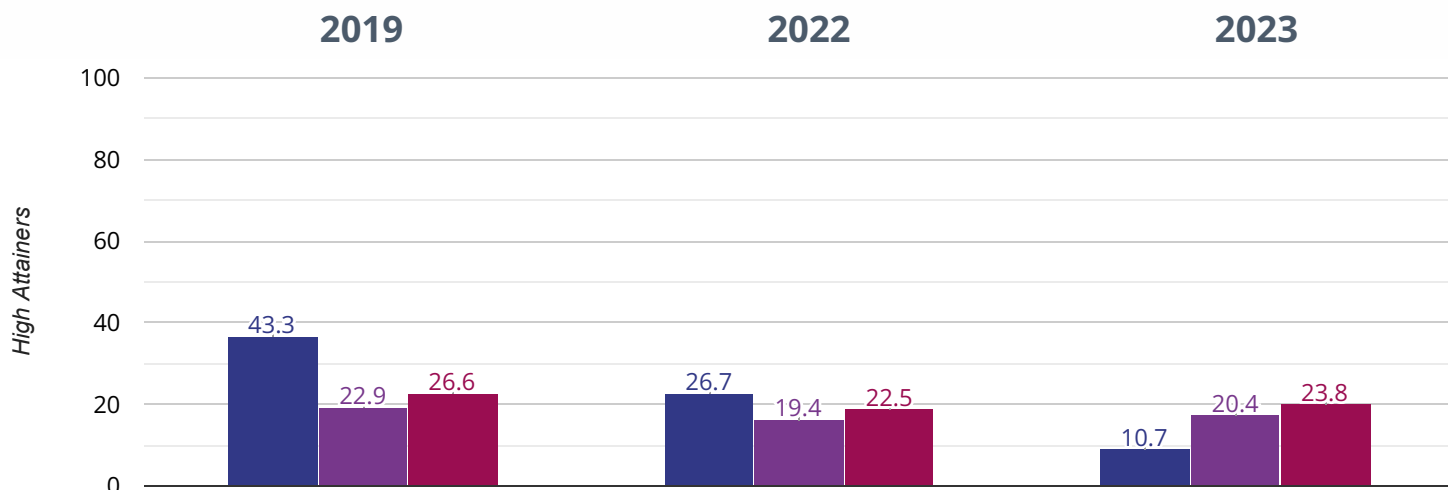

## Writing - high attainers

**3.6% in 2023**

**0.3% points rise since 2022**

**23.1% points drop since 2019**

 Bosham Primary School     West Sussex (219)

 NCER National (15897)

## ⊕ Maths - achieved standard

**78.6% in 2023**

**11.9% points rise since 2022**

**4.7% points drop since 2019**

■ Bosham Primary School    ■ West Sussex (219)

■ NCER National (15897)

## ⊕ Maths - high attainers

**10.7% in 2023**

**16% points drop since 2022**

**32.6% points drop since 2019**

■ Bosham Primary School    ■ West Sussex (219)

■ NCER National (15897)