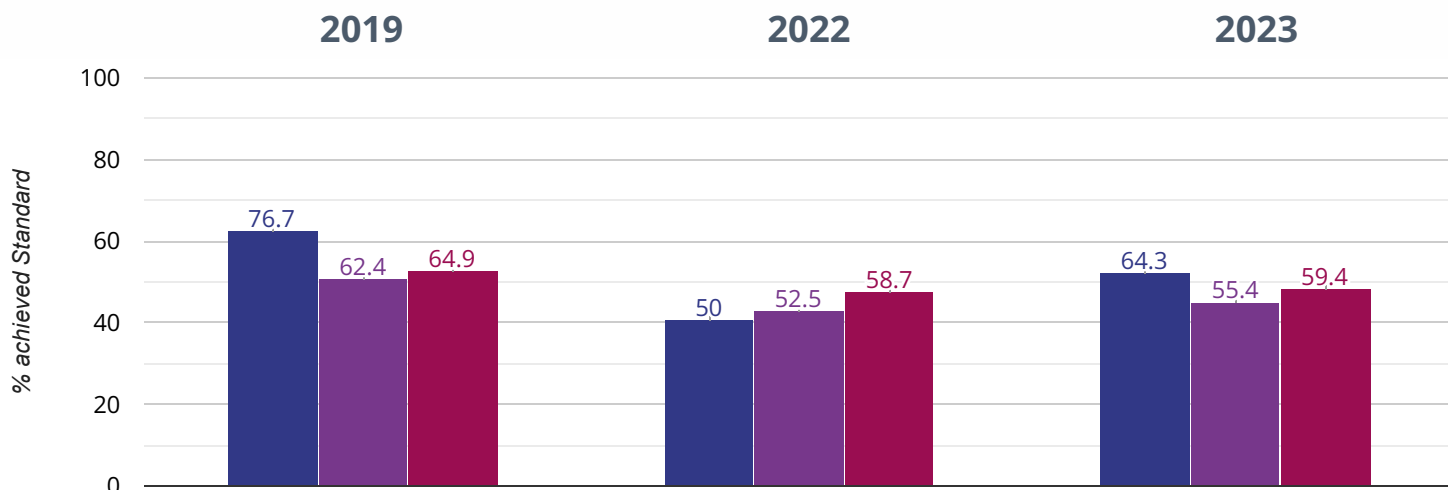

## ? GPS - high attainers

**35.7% in 2023**

**19% points rise since 2022**

**5.7% points rise since 2019**

■ Bosham Primary School    ■ West Sussex (219)

■ NCER National (15897)

## ? GPS - average scaled score

**105.4 in 2023**

**5.2 points rise since 2022**

**1.2 points drop since 2019**

■ Bosham Primary School    ■ West Sussex (219)

■ NCER National (15897)

## RWM - achieved standard

**64.3% in 2023**

**14.3% points rise since 2022**

**12.4% points drop since 2019**

■ Bosham Primary School    ■ West Sussex (219)

■ NCER National (15897)