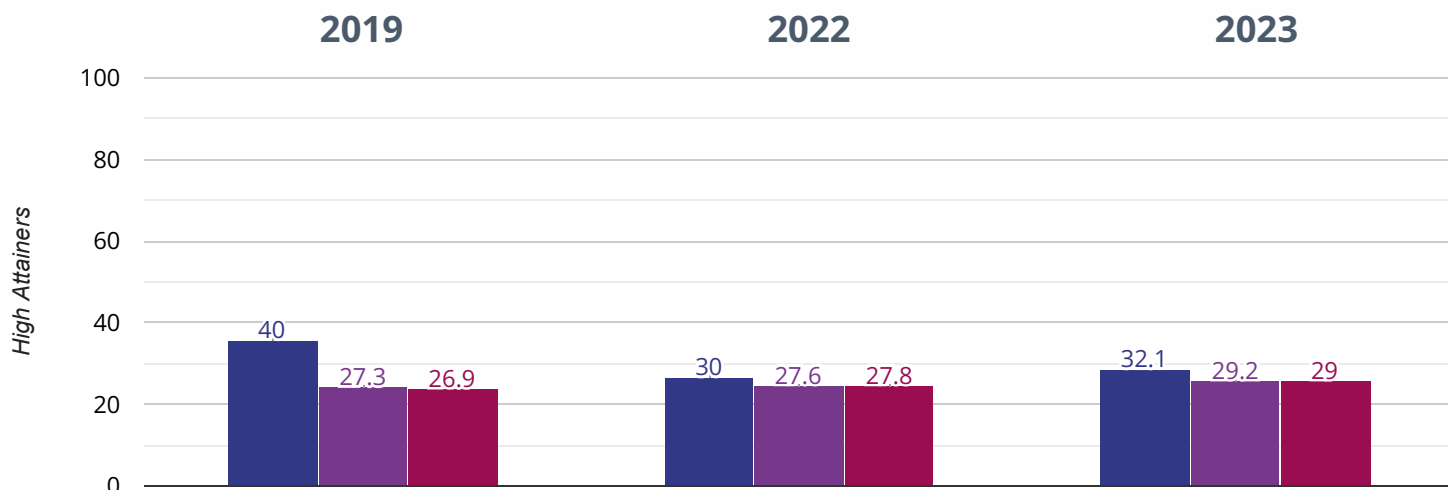

## 📖 Reading - achieved standard

**78.6% in 2023**

**15.3% points rise since 2022**

**1.4% points drop since 2019**

■ Bosham Primary School    ■ West Sussex (219)

■ NCER National (15897)

## Reading - high attainers

**32.1% in 2023**

**2.1% points rise since 2022**

**7.9% points drop since 2019**

■ Bosham Primary School    ■ West Sussex (219)

■ NCER National (15897)