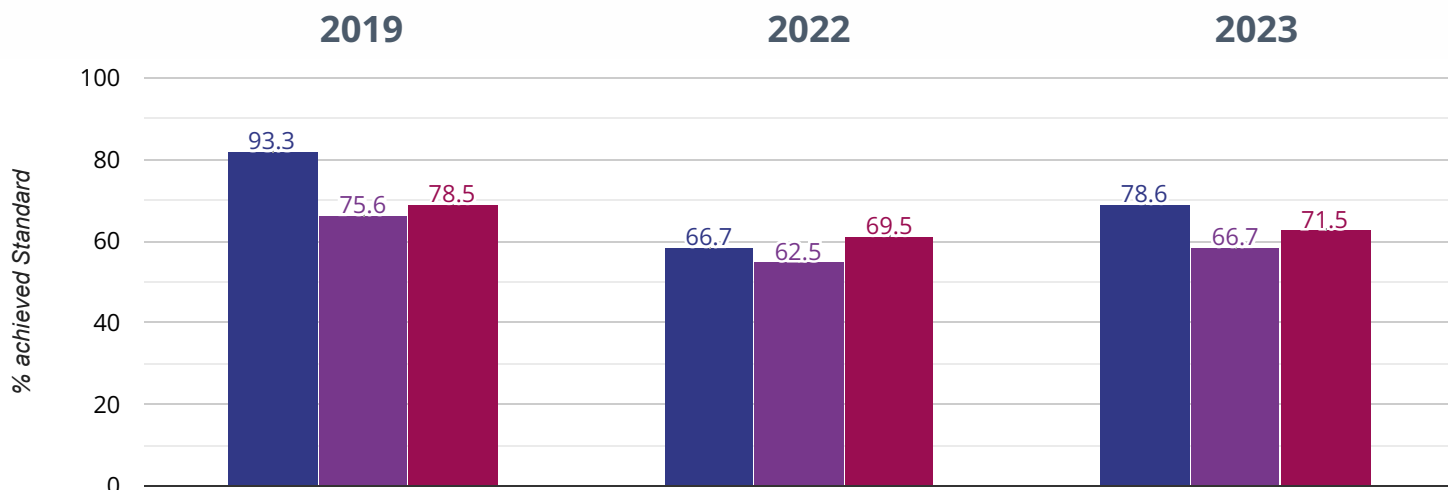

## Reading - high attainers

**32.1% in 2023**

**2.1% points rise since 2022**

**7.9% points drop since 2019**

■ Bosham Primary School    ■ West Sussex (219)

■ NCER National (15897)

## Reading - average scaled score

**104.4 in 2023**

**2.3 points rise since 2022**

**1.8 points drop since 2019**

- Bosham Primary School
- West Sussex (219)
- NCER National (15897)

## Writing - achieved standard

**78.6% in 2023**

**11.9% points rise since 2022**

**14.7% points drop since 2019**

 Bosham Primary School     West Sussex (219)

 NCER National (15897)