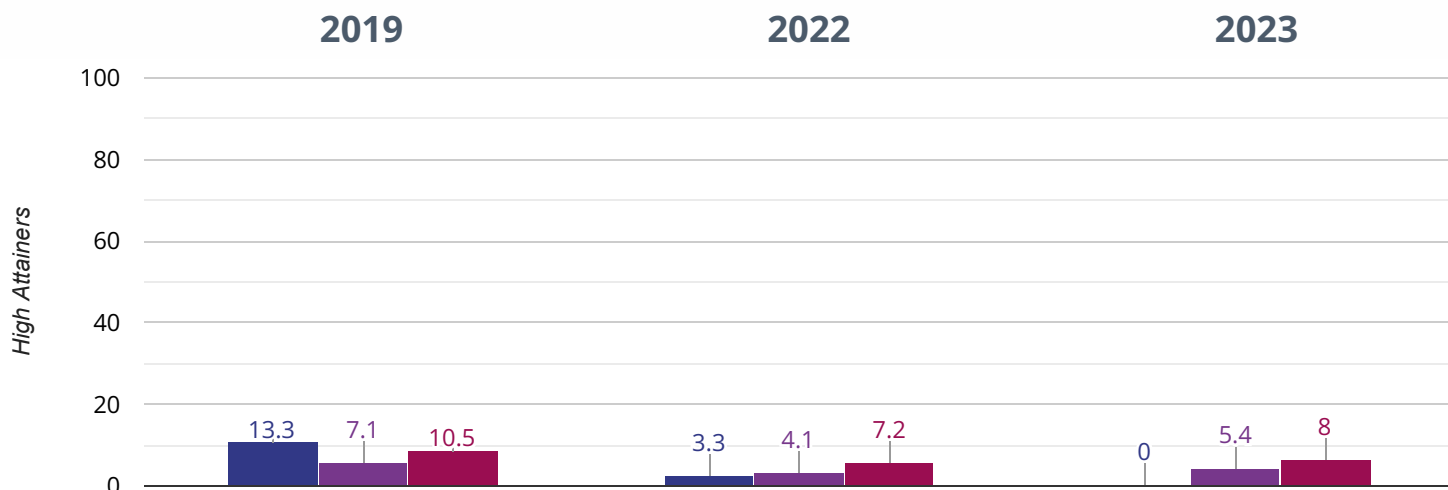

## ? GPS - average scaled score

**105.4 in 2023**

**5.2 points rise since 2022**

**1.2 points drop since 2019**

■ Bosham Primary School    ■ West Sussex (219)

■ NCER National (15897)

## RWM - achieved standard

**64.3% in 2023**

**14.3% points rise since 2022**

**12.4% points drop since 2019**

■ Bosham Primary School    ■ West Sussex (219)

■ NCER National (15897)

## RWM - high attainers

**0% in 2023**

**3.3% points drop since 2022**

**13.3% points drop since 2019**

■ Bosham Primary School    ■ West Sussex (219)

■ NCER National (15897)