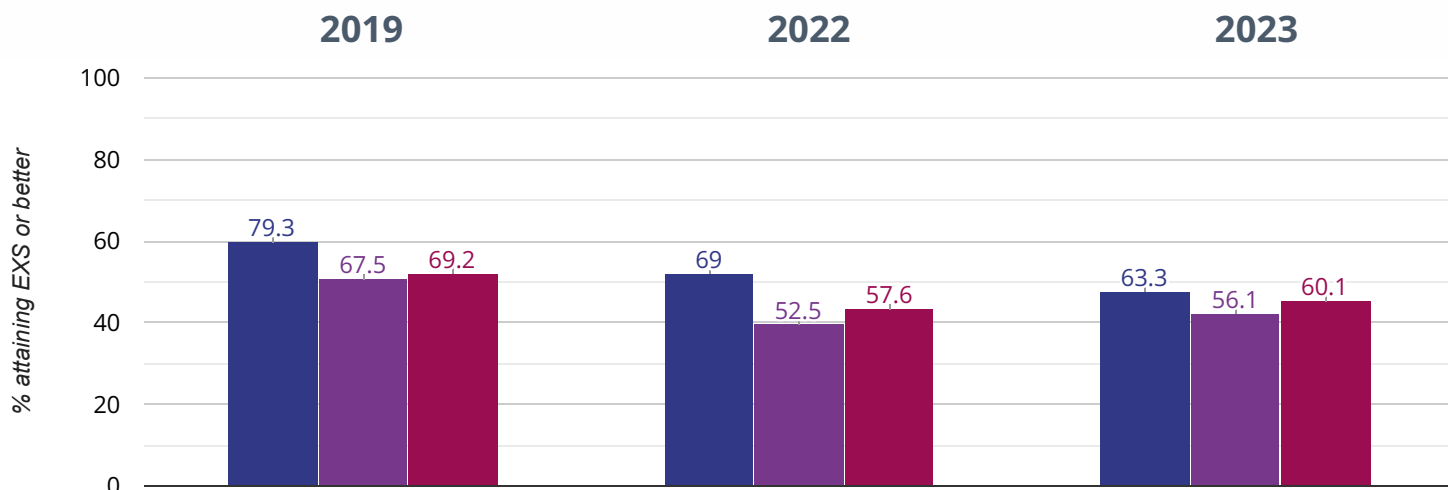

73.3% in 2023

0.9% points rise since 2022

12.9% points drop since 2019

■ Bosham Primary School ■ West Sussex (222)

■ NCER National (16438)

Reading - attaining GDS

10% in 2023

10.7% points drop since 2022

24.5% points drop since 2019

- Bosham Primary School
- West Sussex (222)
- NCER National (16438)

Writing - attaining EXS or better

63.3% in 2023

5.7% points drop since 2022

16% points drop since 2019

 Bosham Primary School  West Sussex (222)