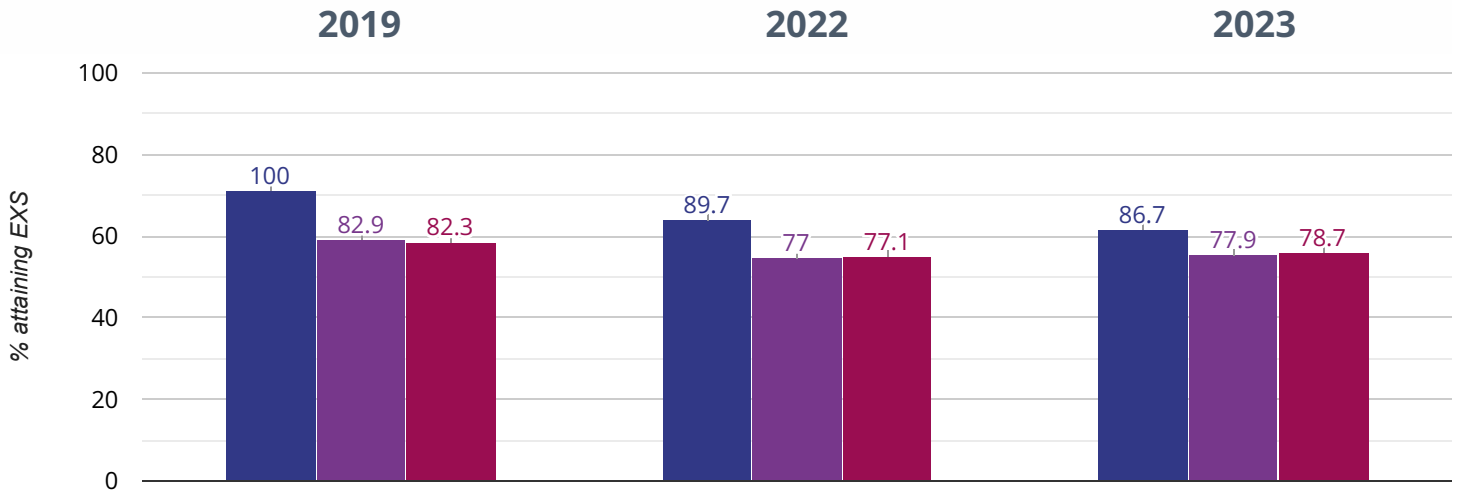

73.3% in 2023

2.6% points drop since 2022

12.9% points drop since 2019

■ Bosham Primary School ■ West Sussex (222)

■ NCER National (16438)

⊕ Maths - attaining GDS

6.7% in 2023

20.9% points drop since 2022

14% points drop since 2019

■ Bosham Primary School ■ West Sussex (222)

■ NCER National (16438)

Science - attaining EXS

86.7% in 2023

3% points drop since 2022

13.3% points drop since 2019

- Bosham Primary School
- West Sussex (222)
- NCER National (16438)