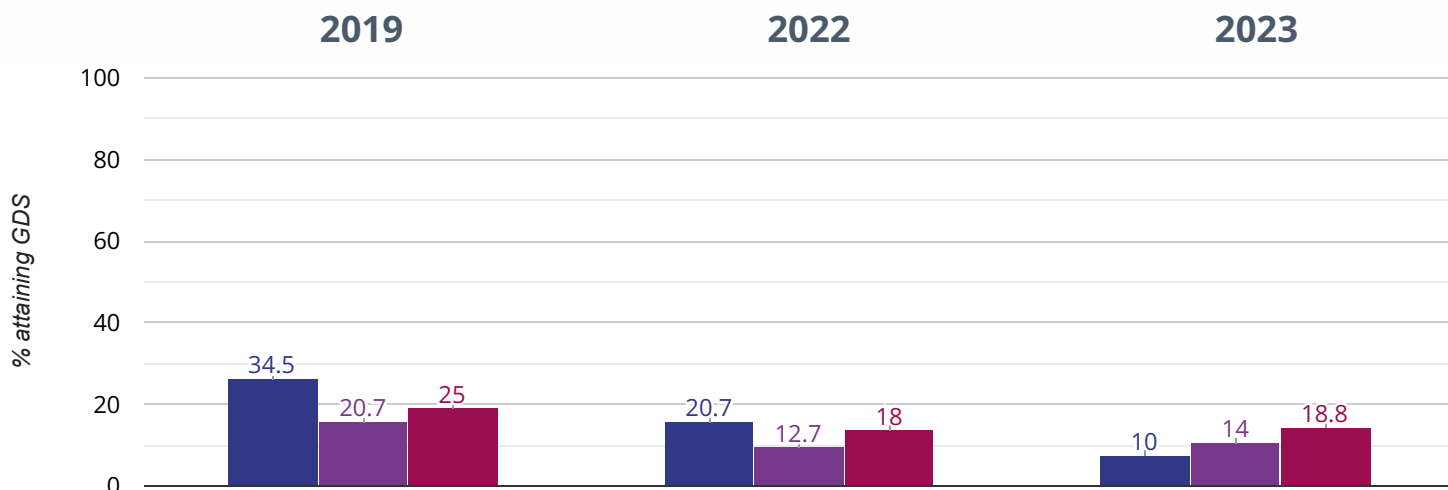

73.3% in 2023

0.9% points rise since 2022

12.9% points drop since 2019

■ Bosham Primary School ■ West Sussex (222)

■ NCER National (16438)

Reading - attaining GDS

10% in 2023

10.7% points drop since 2022

24.5% points drop since 2019

- Bosham Primary School
- West Sussex (222)
- NCER National (16438)

Writing - attaining EXS or better

63.3% in 2023

5.7% points drop since 2022

16% points drop since 2019

 Bosham Primary School  West Sussex (222)