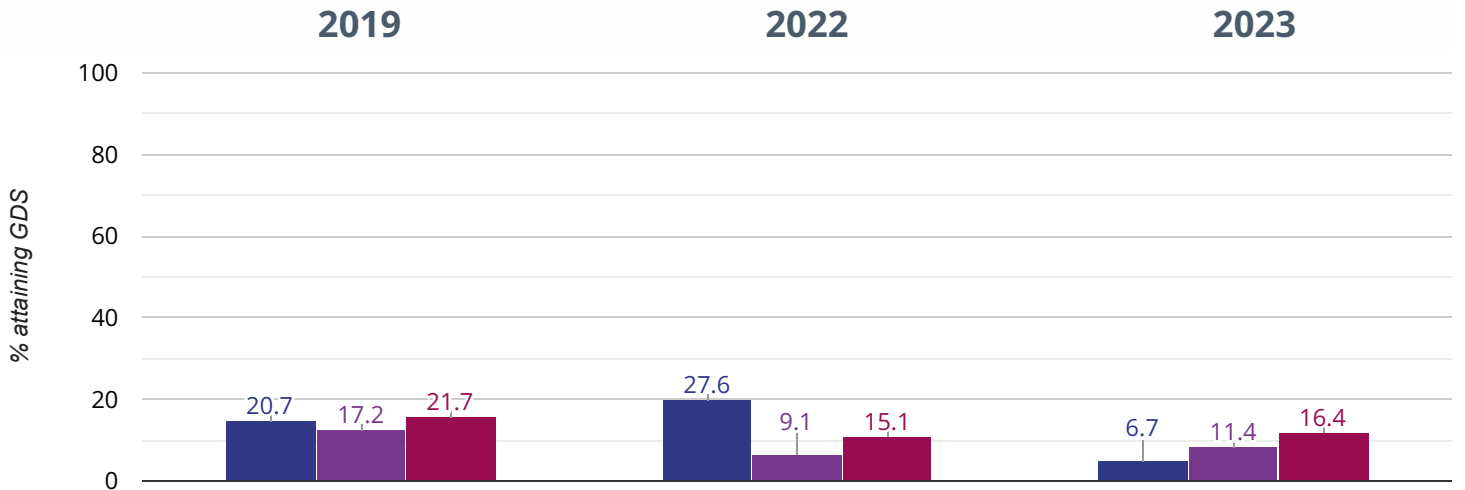

73.3% in 2023

2.6% points drop since 2022

12.9% points drop since 2019

■ Bosham Primary School ■ West Sussex (222)

■ NCER National (16438)

⊕ Maths - attaining GDS

6.7% in 2023

20.9% points drop since 2022

14% points drop since 2019

■ Bosham Primary School ■ West Sussex (222)

■ NCER National (16438)

Science - attaining EXS

86.7% in 2023

3% points drop since 2022

13.3% points drop since 2019

- Bosham Primary School
- West Sussex (222)
- NCER National (16438)