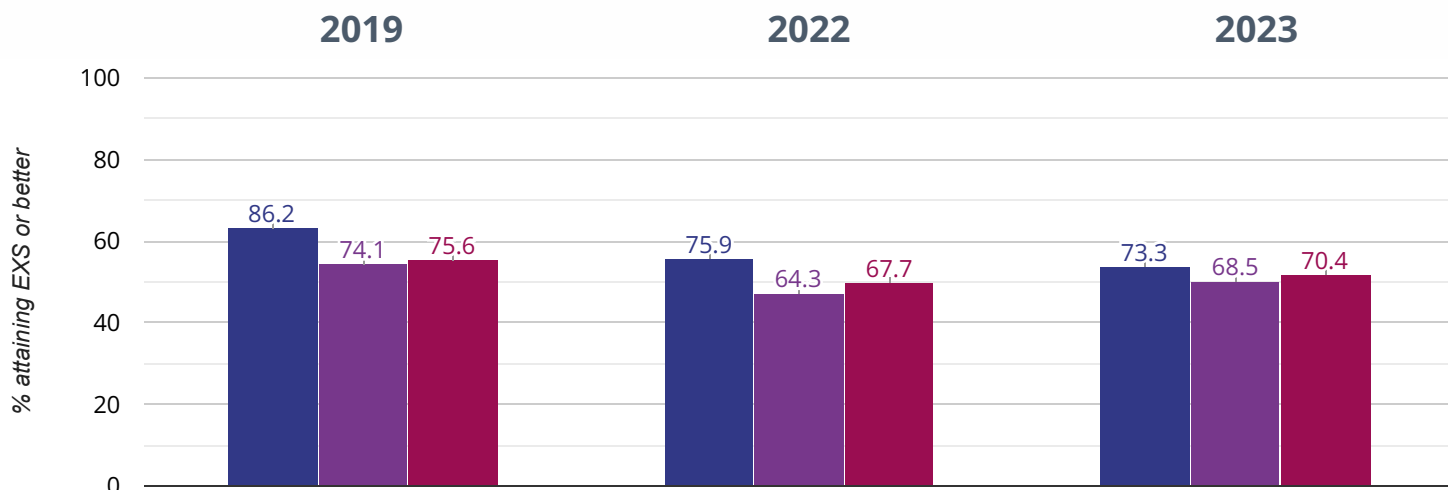

24.5% points drop since 2019

- Bosham Primary School
- West Sussex (222)
- NCER National (16438)

Writing - attaining EXS or better

63.3% in 2023

5.7% points drop since 2022

16% points drop since 2019

 Bosham Primary School  West Sussex (222)

 NCER National (16438)

Writing - attaining GDS

10% in 2023

10% points rise since 2022

7.2% points drop since 2019

 Bosham Primary School  West Sussex (222)

 NCER National (16438)

⊕ Maths - attaining EXS or better