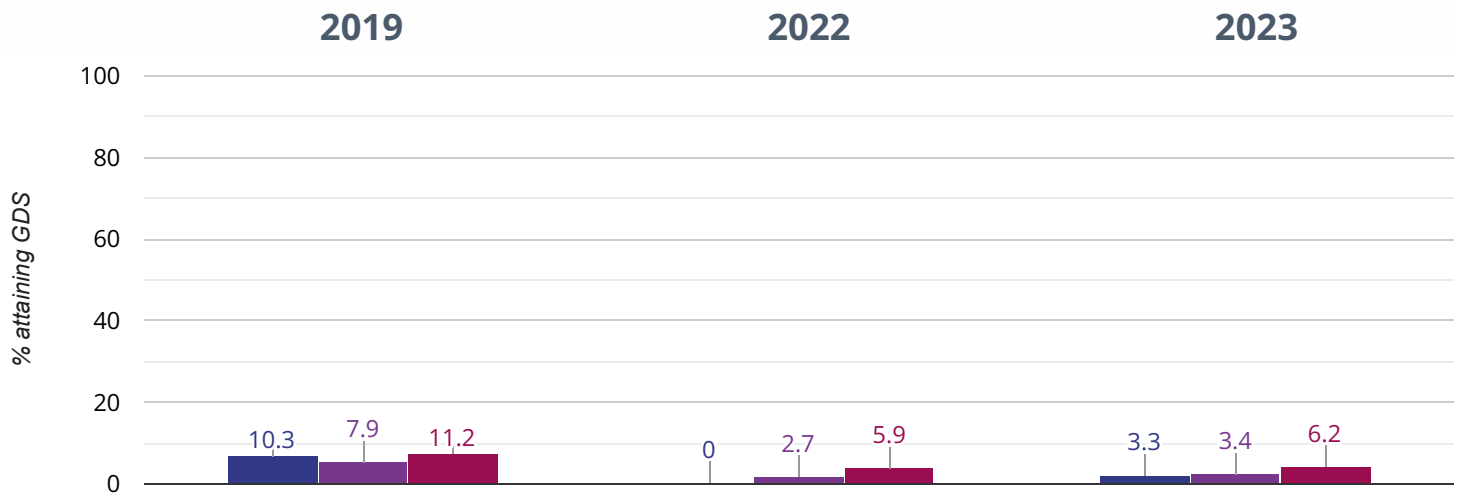

14% points drop since 2019

■ Bosham Primary School ■ West Sussex (222)

■ NCER National (16438)

Science - attaining EXS

86.7% in 2023

3% points drop since 2022

13.3% points drop since 2019

- Bosham Primary School
- West Sussex (222)
- NCER National (16438)

RWM - attaining EXS or better

63.3% in 2023

5.7% points drop since 2022

9.1% points drop since 2019

- Bosham Primary School
- West Sussex (222)
- NCER National (16438)

RWM - attaining GDS

3.3% in 2023

3.3% points rise since 2022

7% points drop since 2019

- Bosham Primary School
- West Sussex (222)
- NCER National (16438)

Reading, Writing, Maths and Science - attaining EXS

63.3 in 2023

5.7 points drop since 2022

9.1 points drop since 2019