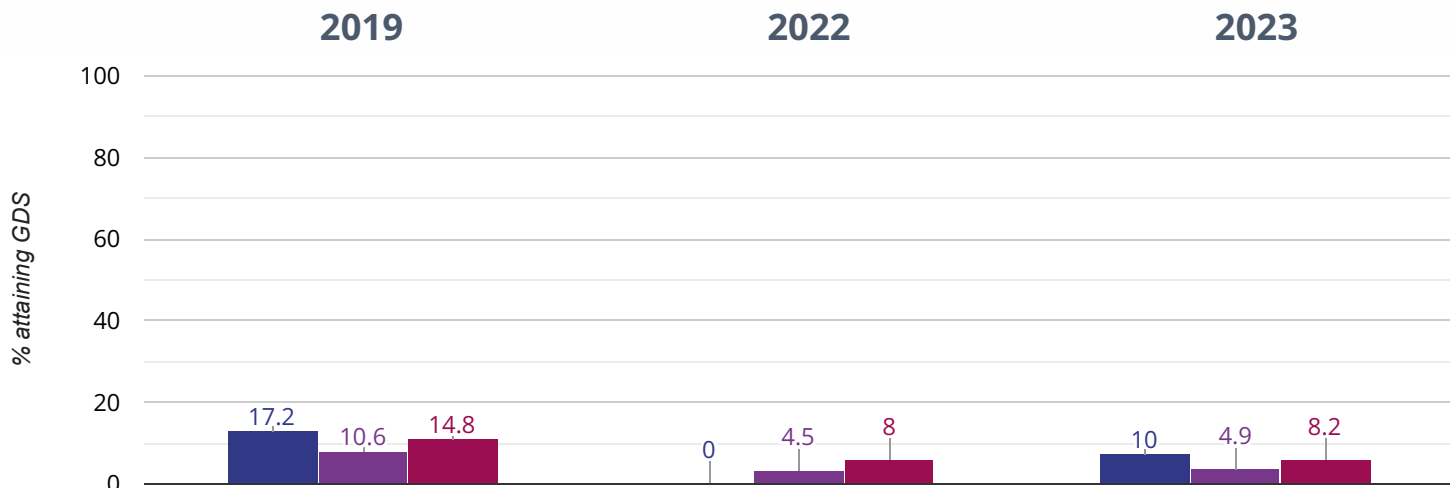

Writing - attaining GDS

10% in 2023

10% points rise since 2022

7.2% points drop since 2019

Bosham Primary School   West Sussex (222)

NCER National (16438)