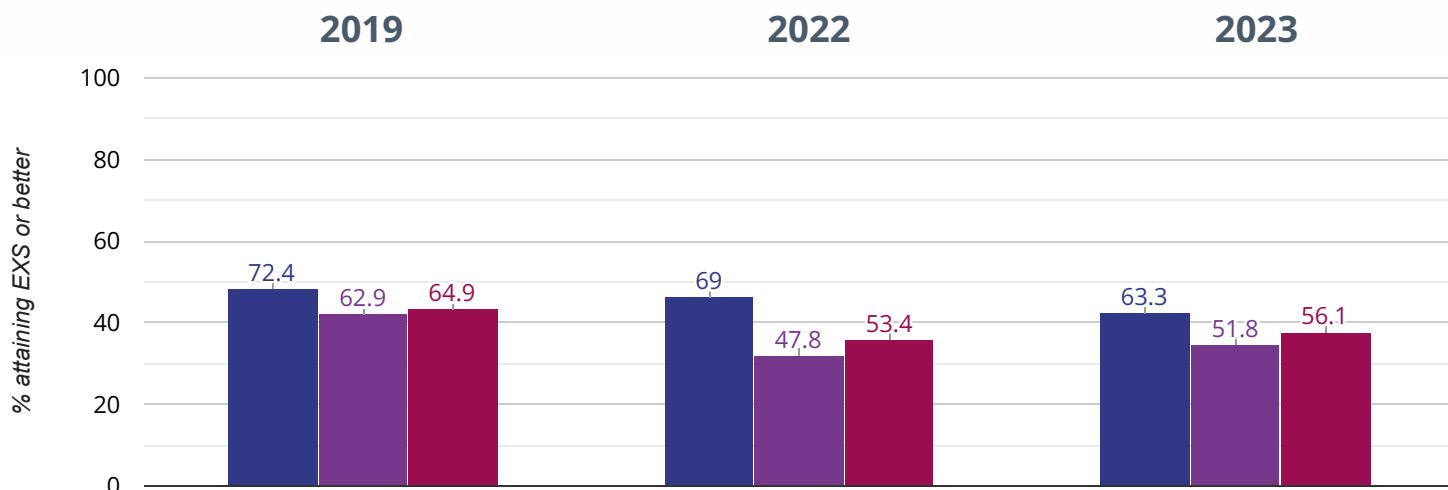

14% points drop since 2019

■ Bosham Primary School ■ West Sussex (222)

■ NCER National (16438)

Science - attaining EXS

86.7% in 2023

3% points drop since 2022

13.3% points drop since 2019

- Bosham Primary School
- West Sussex (222)
- NCER National (16438)

RWM - attaining EXS or better

63.3% in 2023

5.7% points drop since 2022

9.1% points drop since 2019

- Bosham Primary School
- West Sussex (222)
- NCER National (16438)

RWM - attaining GDS

3.3% in 2023

3.3% points rise since 2022