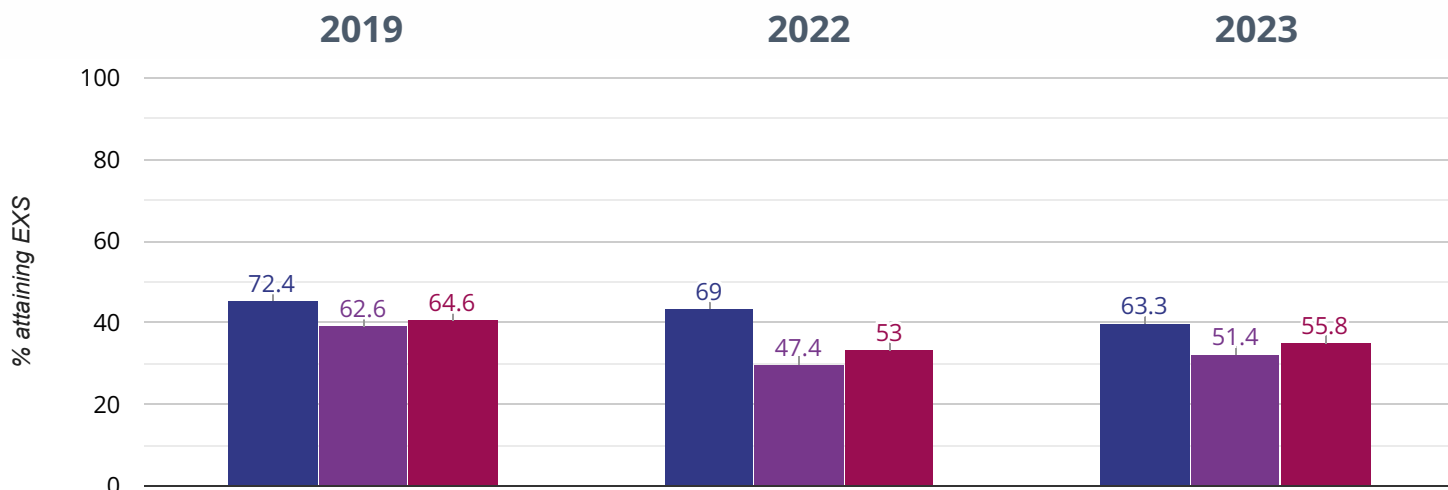

14% points drop since 2019

■ Bosham Primary School ■ West Sussex (222)

■ NCER National (16438)

Science - attaining EXS

86.7% in 2023

3% points drop since 2022

13.3% points drop since 2019

- Bosham Primary School
- West Sussex (222)
- NCER National (16438)

RWM - attaining EXS or better

63.3% in 2023

5.7% points drop since 2022

9.1% points drop since 2019

- Bosham Primary School
- West Sussex (222)
- NCER National (16438)

RWM - attaining GDS

3.3% in 2023

3.3% points rise since 2022

7% points drop since 2019

- Bosham Primary School
- West Sussex (222)
- NCER National (16438)

Reading, Writing, Maths and Science - attaining EXS

63.3 in 2023

5.7 points drop since 2022

9.1 points drop since 2019