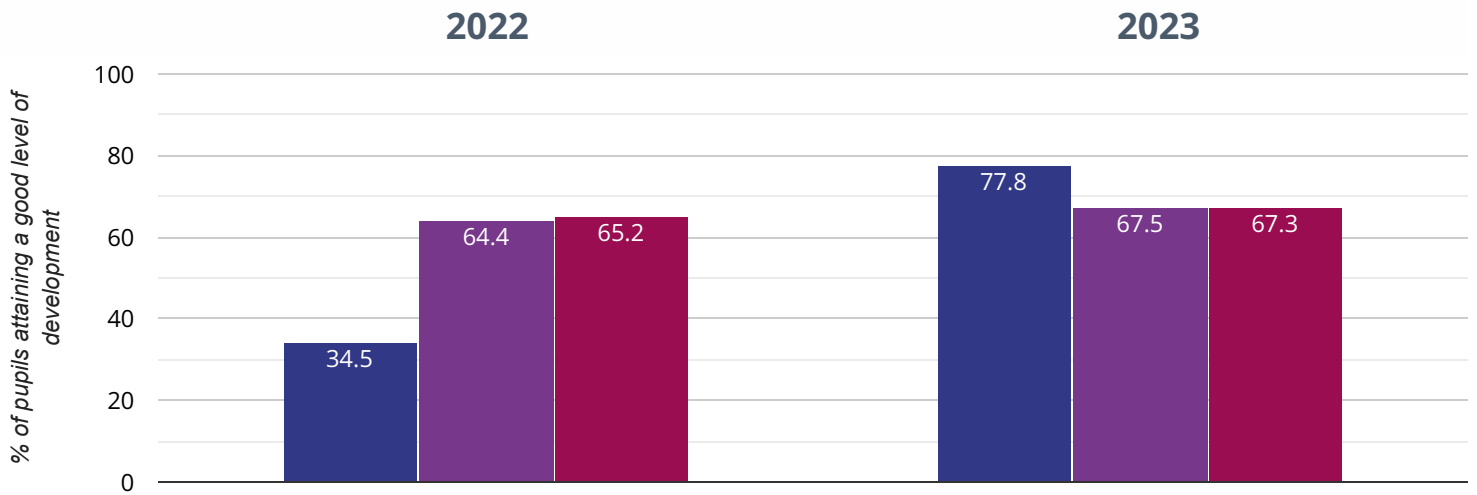

✉️ If you have any queries regarding the data within the Real Time Data graphs, please **contact your Local Authority.**

BOSHAM PRIMARY SCHOOL

Brought to you by [the NCER](#)

★ Good Level Of Development

77.8% in 2023

43.3% points rise since 2022

- Bosham Primary School
- West Sussex (248)
- NCER National (17424)

Average number of early learning goals at expected level per child

15.1% in 2023

0.1% points rise since 2022