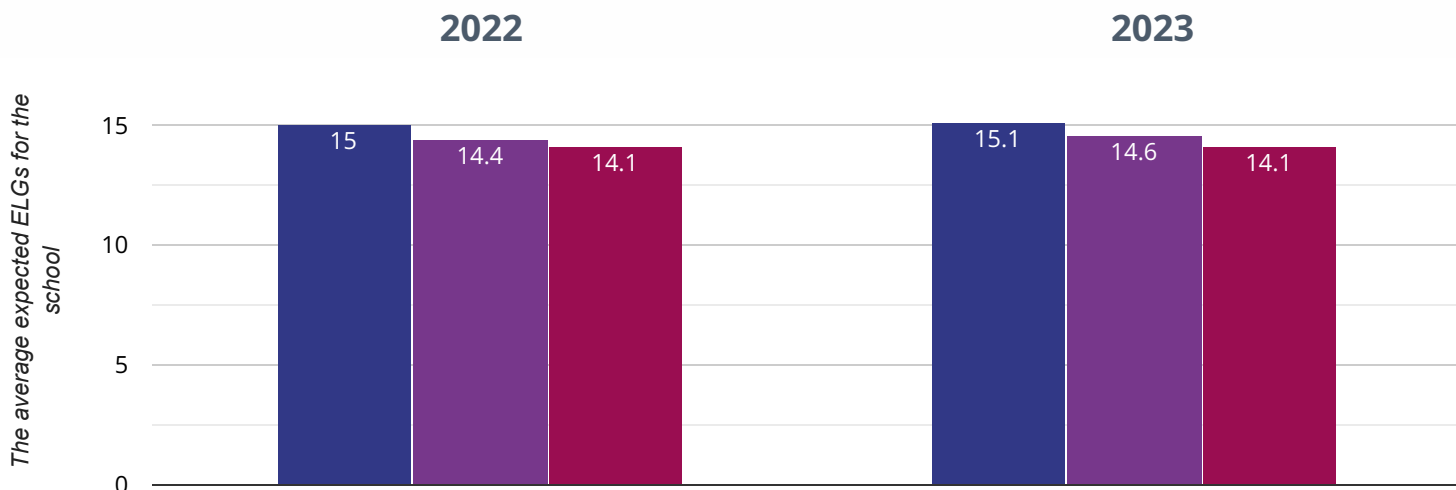

✉️ If you have any queries regarding the data within the Real Time Data graphs, please **contact your Local Authority.**

BOSHAM PRIMARY SCHOOL

Brought to you by [the NCER](#)

★ Good Level Of Development

77.8% in 2023

43.3% points rise since 2022

- Bosham Primary School
- West Sussex (248)
- NCER National (17424)

Average number of early learning goals at expected level per child

15.1% in 2023

0.1% points rise since 2022